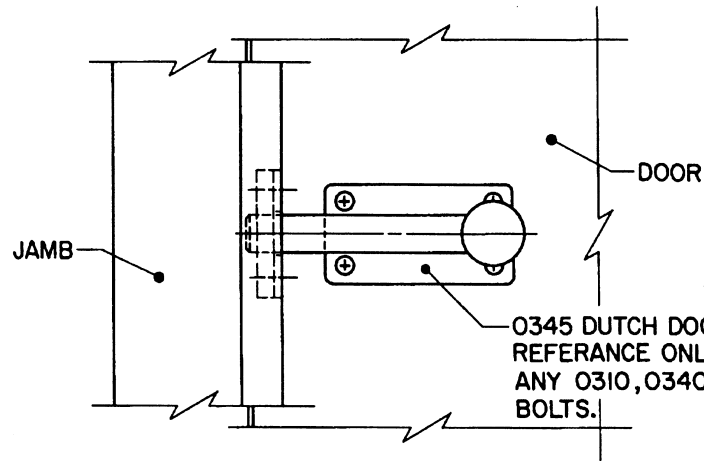

DOOR DETAIL

STRIKE DETAIL

EFFECTIVE: 5-1-88 R.A.D.

B BALDWIN	
0310 ANGLE STRIKE	
TEMPLATE NO. VARIATIONS A127, A128, A129, A130, A131	TEMPLATE NO. A126

DO NOT SCALE DRAWING

©1988 by Baldwin Hardware Corporation