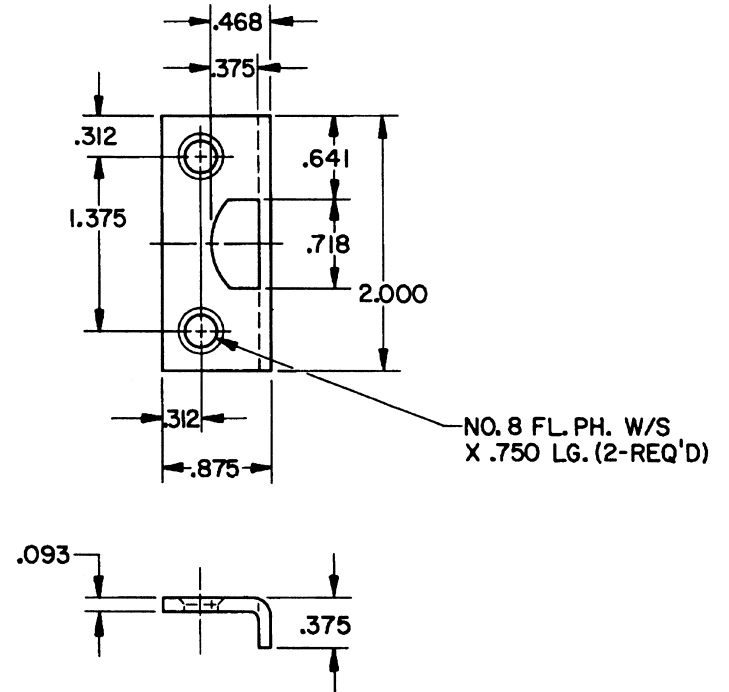

DOOR DETAIL

STRIKE DETAIL

EFFECTIVE: 5-1-88 R.A.D.

B BALDWIN	
0310 ANGLE STRIKE	
TEMPLATE NO. VARIATIONS A127, A128, A129, A130, A131	TEMPLATE NO. A126

DO NOT SCALE DRAWING

©1988 by Baldwin Hardware Corporation