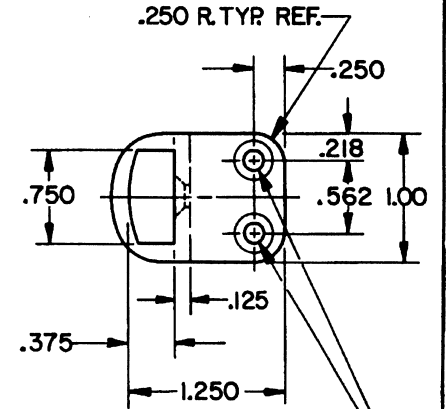

DOOR DETAIL

0345 DUTCH DOOR BOLT SHOWN HERE FOR REFERENCE ONLY. STRIKE MAY BE USED WITH ANY 0310, 0340, 0370, AND 0380 SERIES SURFACE BOLTS.

STRIKE DETAIL

NO. 6 FL. PH. W/S X .750 LG. (2-REQ'D)

STRUCTIVE 5-1-88 P. 1224

B. BALDWIN	
0310 - HDAS HEAVY DUTY ANGLE STRIKE	
TEMPLATE NO. VARIATIONS A126, A127, A129, A130, A131	TEMPLATE NO. A128

DO NOT SCALE DRAWING

©1988 by Baldwin Hardware Corporation