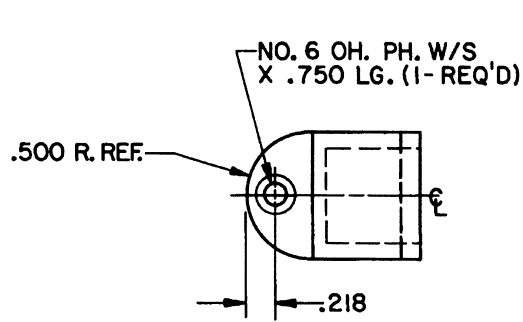

DOOR DETAIL

0345 DUTCH DOOR BOLT SHOWN HERE FOR REFERENCE ONLY. STRIKE MAY BE USED WITH ANY 0310, 0340, 0370, AND 0380 SERIES SURFACE BOLTS.

STRIKE DETAIL

NO. 6 FL. PH. W/S X .750 LG. (2-REQ'D)

STRUCTIVE 5-1-88 P. 1224

B. BALDWIN	
0310 - HDAS HEAVY DUTY ANGLE STRIKE	
TEMPLATE NO. VARIATIONS A126, A127, A129, A130, A131	TEMPLATE NO. A128

DO NOT SCALE DRAWING

©1988 by Baldwin Hardware Corporation