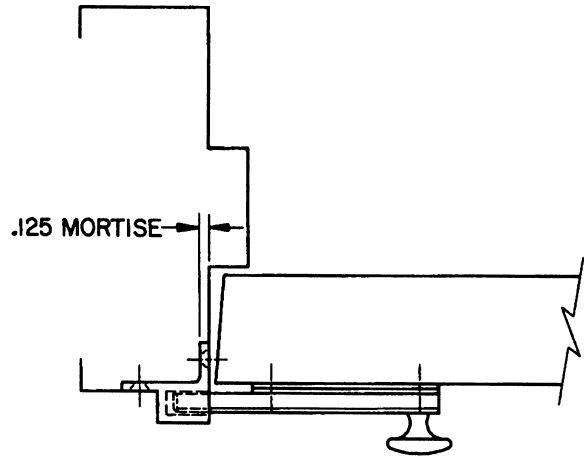

DOOR DETAIL

0345 DUTCH DOOR BOLT SHOWN HERE FOR REFERENCE ONLY. STRIKE MAY BE USED WITH ANY 0310, 0340, 0370, AND 0380 SERIES SURFACE BOLTS.

STRIKE DETAIL

NO. 6 FL. PH. W/S X .750 LG. (2-REQ'D)

STRUCTIVE 5-1-88 P. 1224

B. BALDWIN	
0310 - HDAS HEAVY DUTY ANGLE STRIKE	
TEMPLATE NO. VARIATIONS A126, A127, A129, A130, A131	TEMPLATE NO. A128

DO NOT SCALE DRAWING

©1988 by Baldwin Hardware Corporation