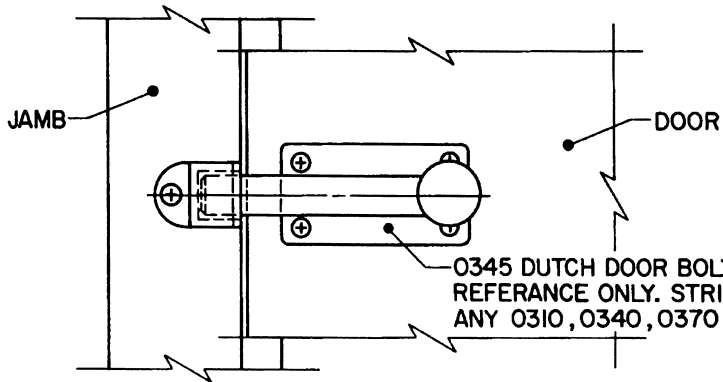

DOOR DETAIL

0345 DUTCH DOOR BOLT SHOWN HERE FOR REFERENCE ONLY. STRIKE MAY BE USED WITH ANY 0310, 0340, 0370, AND 0380 SERIES SURFACE BOLTS.

STRIKE DETAIL

NO. 6 FL. PH. W/S X .750 LG. (2-REQ'D)

STRUCTIVE 5-1-88 P. 1224

B. BALDWIN	
0310 - HDAS HEAVY DUTY ANGLE STRIKE	
TEMPLATE NO. VARIATIONS A126, A127, A129, A130, A131	TEMPLATE NO. A128

DO NOT SCALE DRAWING

©1988 by Baldwin Hardware Corporation