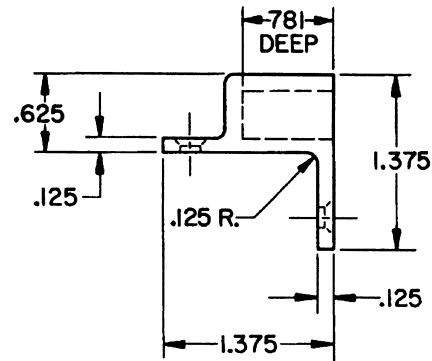

DOOR DETAIL

0345 DUTCH DOOR BOLT SHOWN HERE FOR REFERENCE ONLY. STRIKE MAY BE USED WITH ANY 0310, 0340, 0370, AND 0380 SERIES SURFACE BOLTS.

STRIKE DETAIL

NO. 6 FL. PH. W/S X .750 LG. (2-REQ'D)

STRUCTIVE 5-1-88 P. 1224

B. BALDWIN	
0310 - HDAS HEAVY DUTY ANGLE STRIKE	
TEMPLATE NO. VARIATIONS A126, A127, A129, A130, A131	TEMPLATE NO. A128

DO NOT SCALE DRAWING

©1988 by Baldwin Hardware Corporation