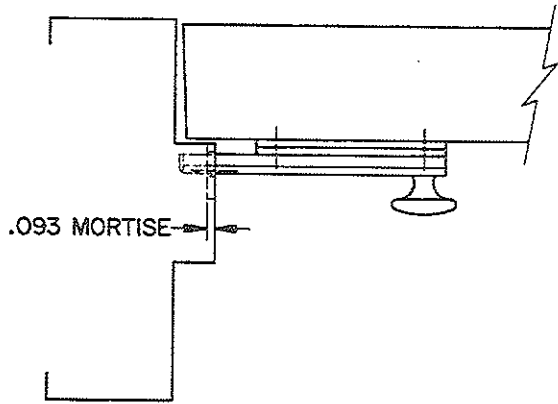

DOOR DETAIL

0345 DUTCH DOOR BOLT IS SHOWN HERE FOR REFERENCE ONLY. STRIKE MAY BE USED WITH ANY 0310, 0340, 0370, AND 0380 SURFACE BOLTS.

STRIKE DETAIL

EFFECTIVE 5-1-88 R 14-3

 BALDWIN	
0310-MORT MORTISE STRIKE	
TEMPLATE NO. VARIATIONS	TEMPLATE NO.
A126, A127, A128, A130, A131	A129