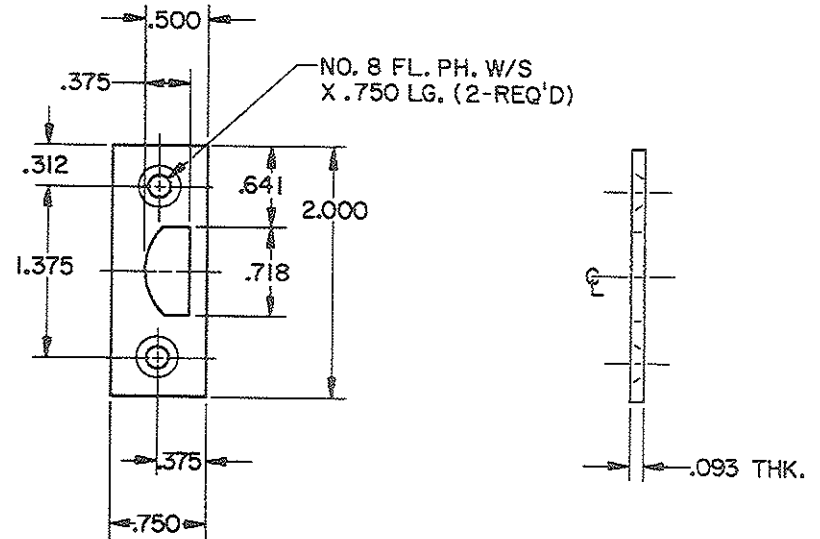

DOOR DETAIL

0345 DUTCH DOOR BOLT IS SHOWN HERE FOR REFERENCE ONLY. STRIKE MAY BE USED WITH ANY 0310, 0340, 0370, AND 0380 SURFACE BOLTS.

STRIKE DETAIL

EFFECTIVE 5-1-88 R 14-3

 BALDWIN	
0310-MORT MORTISE STRIKE	
TEMPLATE NO. VARIATIONS	TEMPLATE NO.
A126, A127, A128, A130, A131	A129