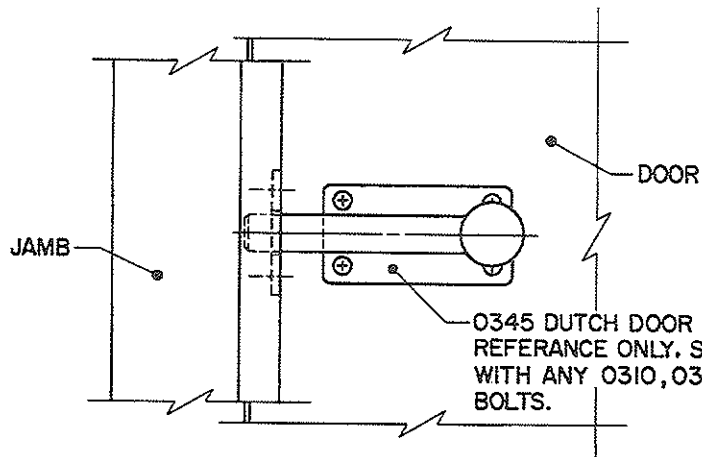

DOOR DETAIL

0345 DUTCH DOOR BOLT IS SHOWN HERE FOR REFERENCE ONLY. STRIKE MAY BE USED WITH ANY 0310, 0340, 0370, AND 0380 SURFACE BOLTS.

STRIKE DETAIL

EFFECTIVE 5-1-88 R 14-3

 BALDWIN	
0310-MORT MORTISE STRIKE	
TEMPLATE NO. VARIATIONS	TEMPLATE NO.
A126, A127, A128, A130, A131	A129