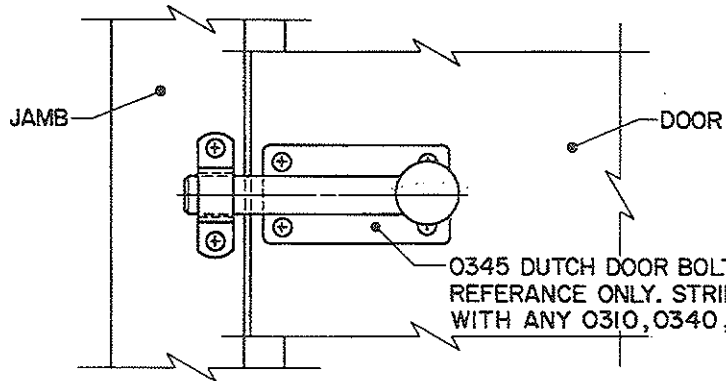

DOOR DETAIL

0345 DUTCH DOOR BOLT SHOWN HERE FOR REFERENCE ONLY. STRIKE MAY BE USED WITH ANY 0310, 0340, 0370, AND 0380 SURFACE BOLTS.

STRIKE DETAIL

EFFECTIVE: 5-1-88 R. A. King

BALDWIN	
0310-SURF SURFACE STRIKE	
TEMPLATE NO. VARIATIONS	TEMPLATE NO.
A126, A127, A128, A129, A131	A130