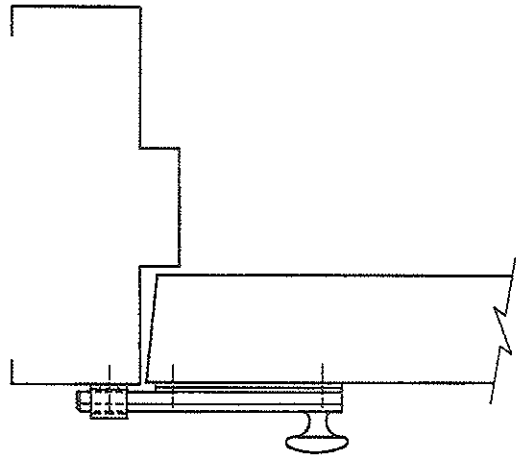

DOOR DETAIL

0345 DUTCH DOOR BOLT SHOWN HERE FOR REFERENCE ONLY. STRIKE MAY BE USED WITH ANY 0310, 0340, 0370, AND 0380 SURFACE BOLTS.

STRIKE DETAIL

EFFECTIVE: 5-1-88 R. A. King

BALDWIN	
0310-SURF SURFACE STRIKE	
TEMPLATE NO. VARIATIONS	TEMPLATE NO.
A126, A127, A128, A129, A131	A130