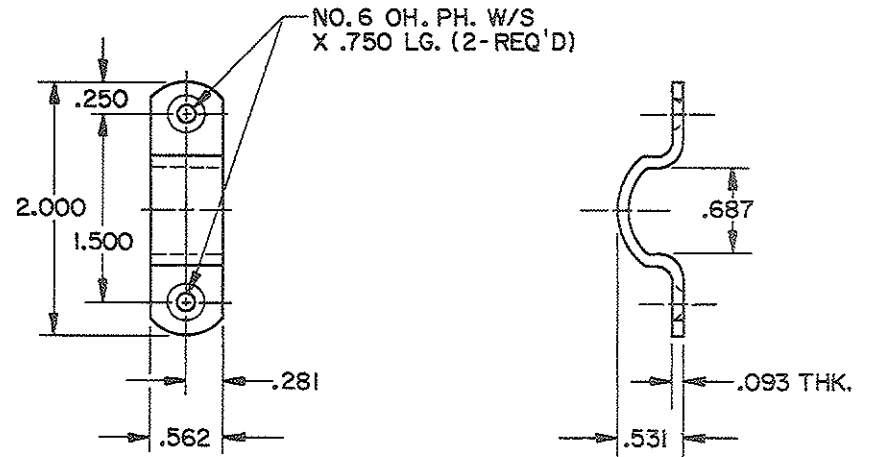

DOOR DETAIL

0345 DUTCH DOOR BOLT SHOWN HERE FOR REFERENCE ONLY. STRIKE MAY BE USED WITH ANY 0310, 0340, 0370, AND 0380 SURFACE BOLTS.

STRIKE DETAIL

EFFECTIVE: 5-1-88 R. A. King

BALDWIN	
0310-SURF SURFACE STRIKE	
TEMPLATE NO. VARIATIONS	TEMPLATE NO.
A126, A127, A128, A129, A131	A130