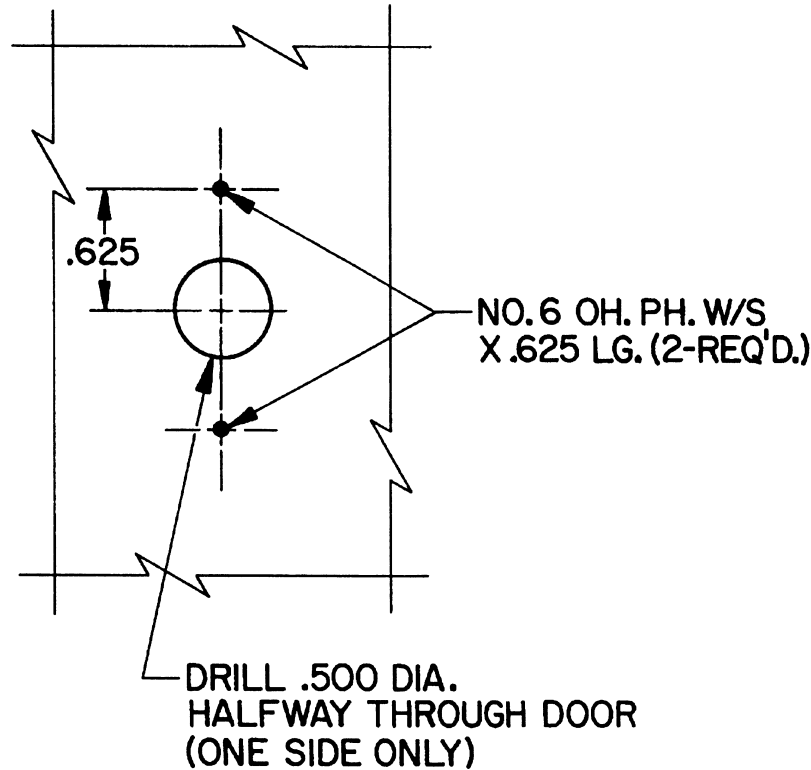

DOOR DETAIL

TRIM DETAIL

IMPORTANT NOTE:

TO ENABLE EMERGENCY TRIM TO FUNCTION,
THE TURN PIECE SPINDLE MUST BE CUT TO
EXTEND NO FURTHER THAN HALFWAY THROUGH
THE DOOR.

EFFECTIVE: 5-1-88
2.11.88

B BALDWIN

0404 EMERGENCY RELEASE TRIM