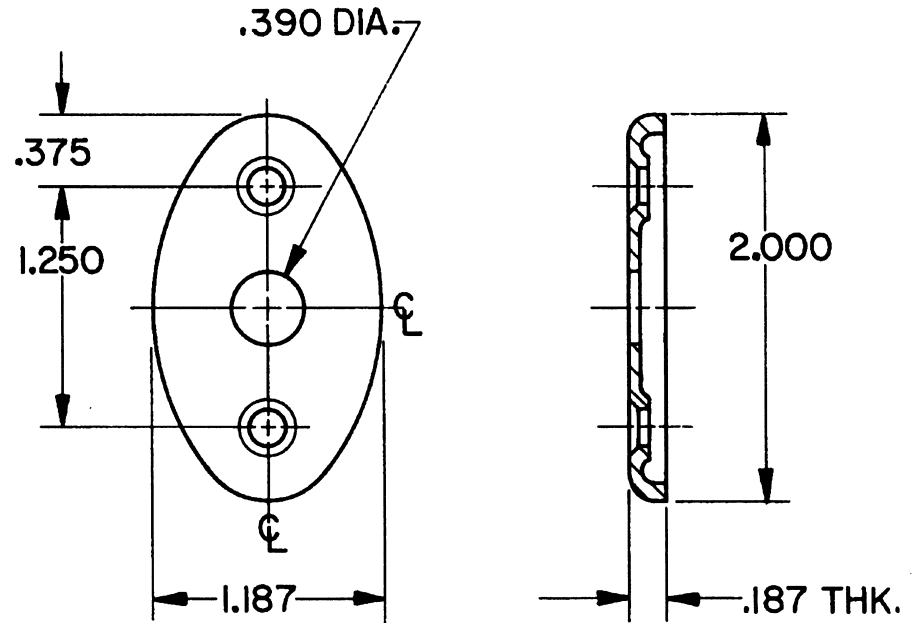

DOOR DETAIL

TRIM DETAIL

IMPORTANT NOTE:

TO ENABLE EMERGENCY TRIM TO FUNCTION,
THE TURN PIECE SPINDLE MUST BE CUT TO
EXTEND NO FURTHER THAN HALFWAY THROUGH
THE DOOR.

EFFECTIVE: 5-1-88
2.11.88

B BALDWIN

0404 EMERGENCY RELEASE TRIM

TEMPLATE NO. VARIATIONS

TEMPLATE NO.

A165