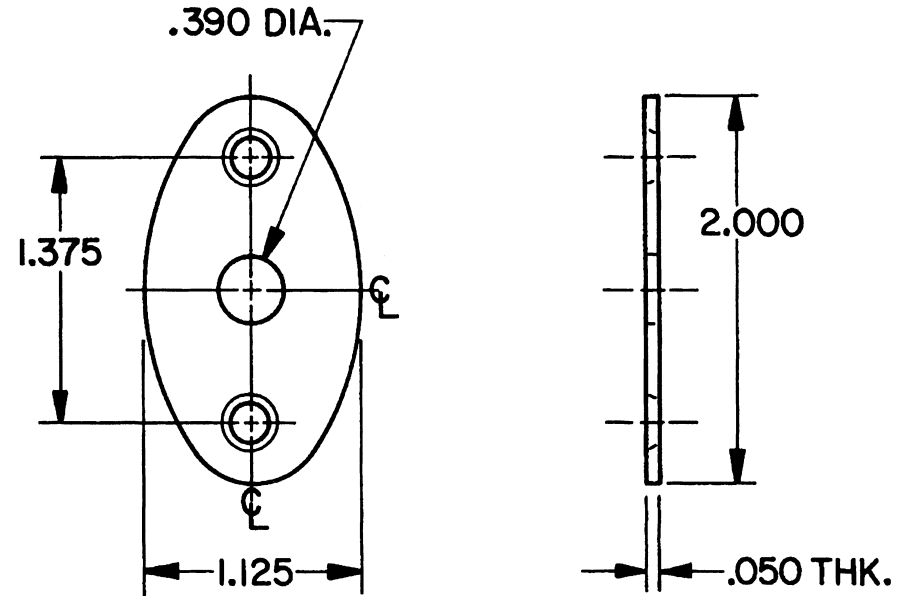

DOOR DETAIL

TRIM DETAIL

IMPORTANT NOTE:

TO ENABLE EMERGENCY TRIM TO FUNCTION,
THE TURN PIECE SPINDLE MUST BE CUT TO
EXTEND NO FURTHER THAN HALFWAY THROUGH
THE DOOR.

EFFECTIVE: 5-1-88 R. H. King

BALDWIN	
0416 EMERGENCY RELEASE TRIM	
TEMPLATE NO. VARIATIONS	TEMPLATE NO.
	A175