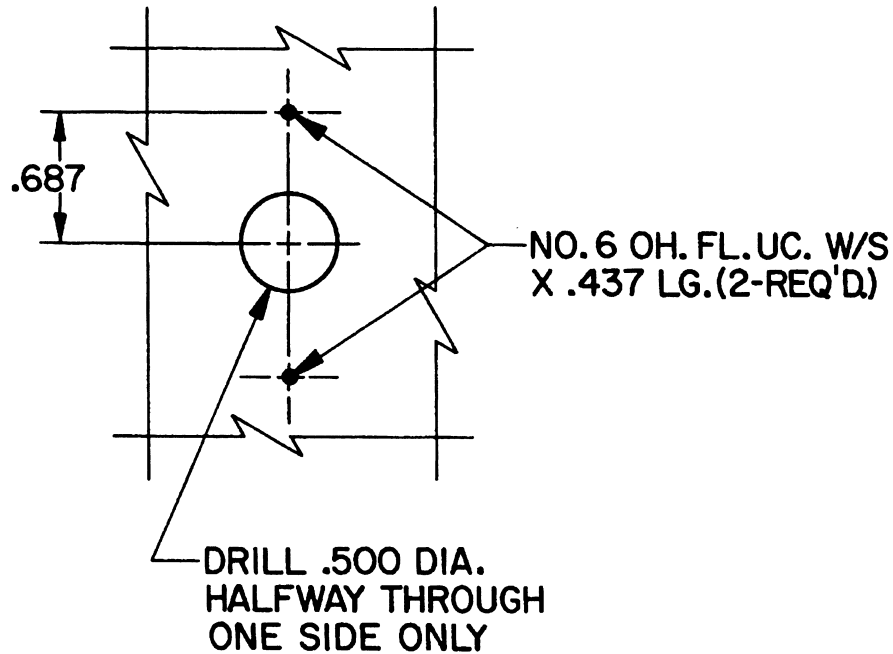

DOOR DETAIL

TRIM DETAIL

IMPORTANT NOTE:

TO ENABLE EMERGENCY TRIM TO FUNCTION,
THE TURN PIECE SPINDLE MUST BE CUT TO
EXTEND NO FURTHER THAN HALFWAY THROUGH
THE DOOR.

EFFECTIVE: 5-1-88 R. H. King

BALDWIN	
0416 EMERGENCY RELEASE TRIM	
TEMPLATE NO. VARIATIONS	TEMPLATE NO.
	A175