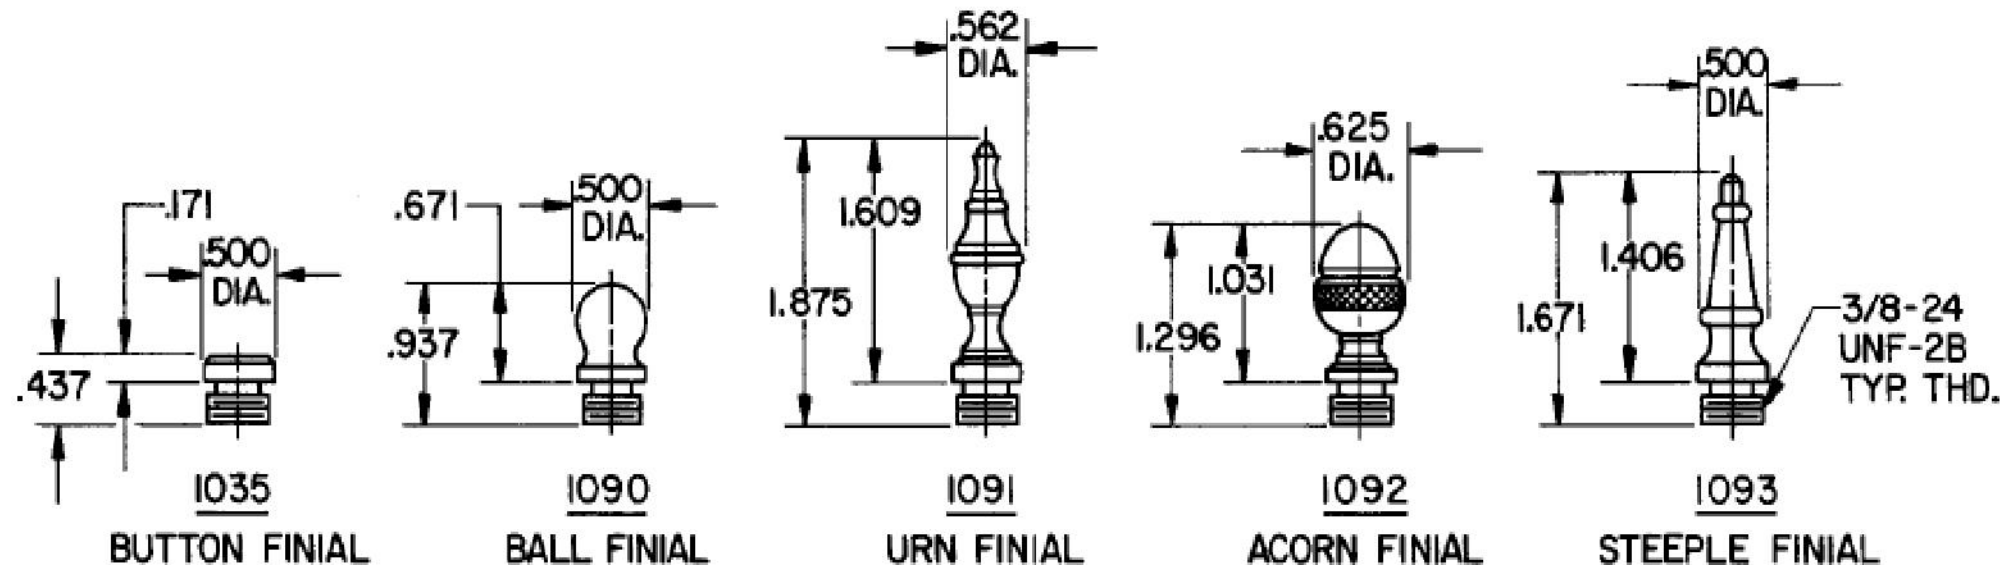

REV	DESCRIPTION
1	RELEASED 12/2017

DOOR AND JAMB DETAIL

- NOTE:**
- 1.) AVAILABLE WITH ANY OF THE DECORATIVE FINIALS SHOWN.
 - 2.) ALL FINIALS ARE INTERCHANGEABLE AND THREAD INTO THE TOP AND BOTTOM OF THE HINGE BARRELS.
 - 3.) STAINLESS STEEL HINGE PINS ARE REMOVABLE TO FACILITATE INSTALLATION.
 - 4.) USE WITH DOOR THICKNESS OTHER THAN SHOWN MAY AFFECT INSTALLATION DIMENSIONS.

TITLE
1051 5" SQ CNR BB ESTATE HINGE

BALDWIN
Spectrum Brands | Hardware & Home Improvement

SIZE C	DO NOT SCALE DRAWING	DWG NO B051
RELEASE STATE	REV A	ITER 2
SCALE NONE	1051.XXX.I	SHEET 1 OF 1