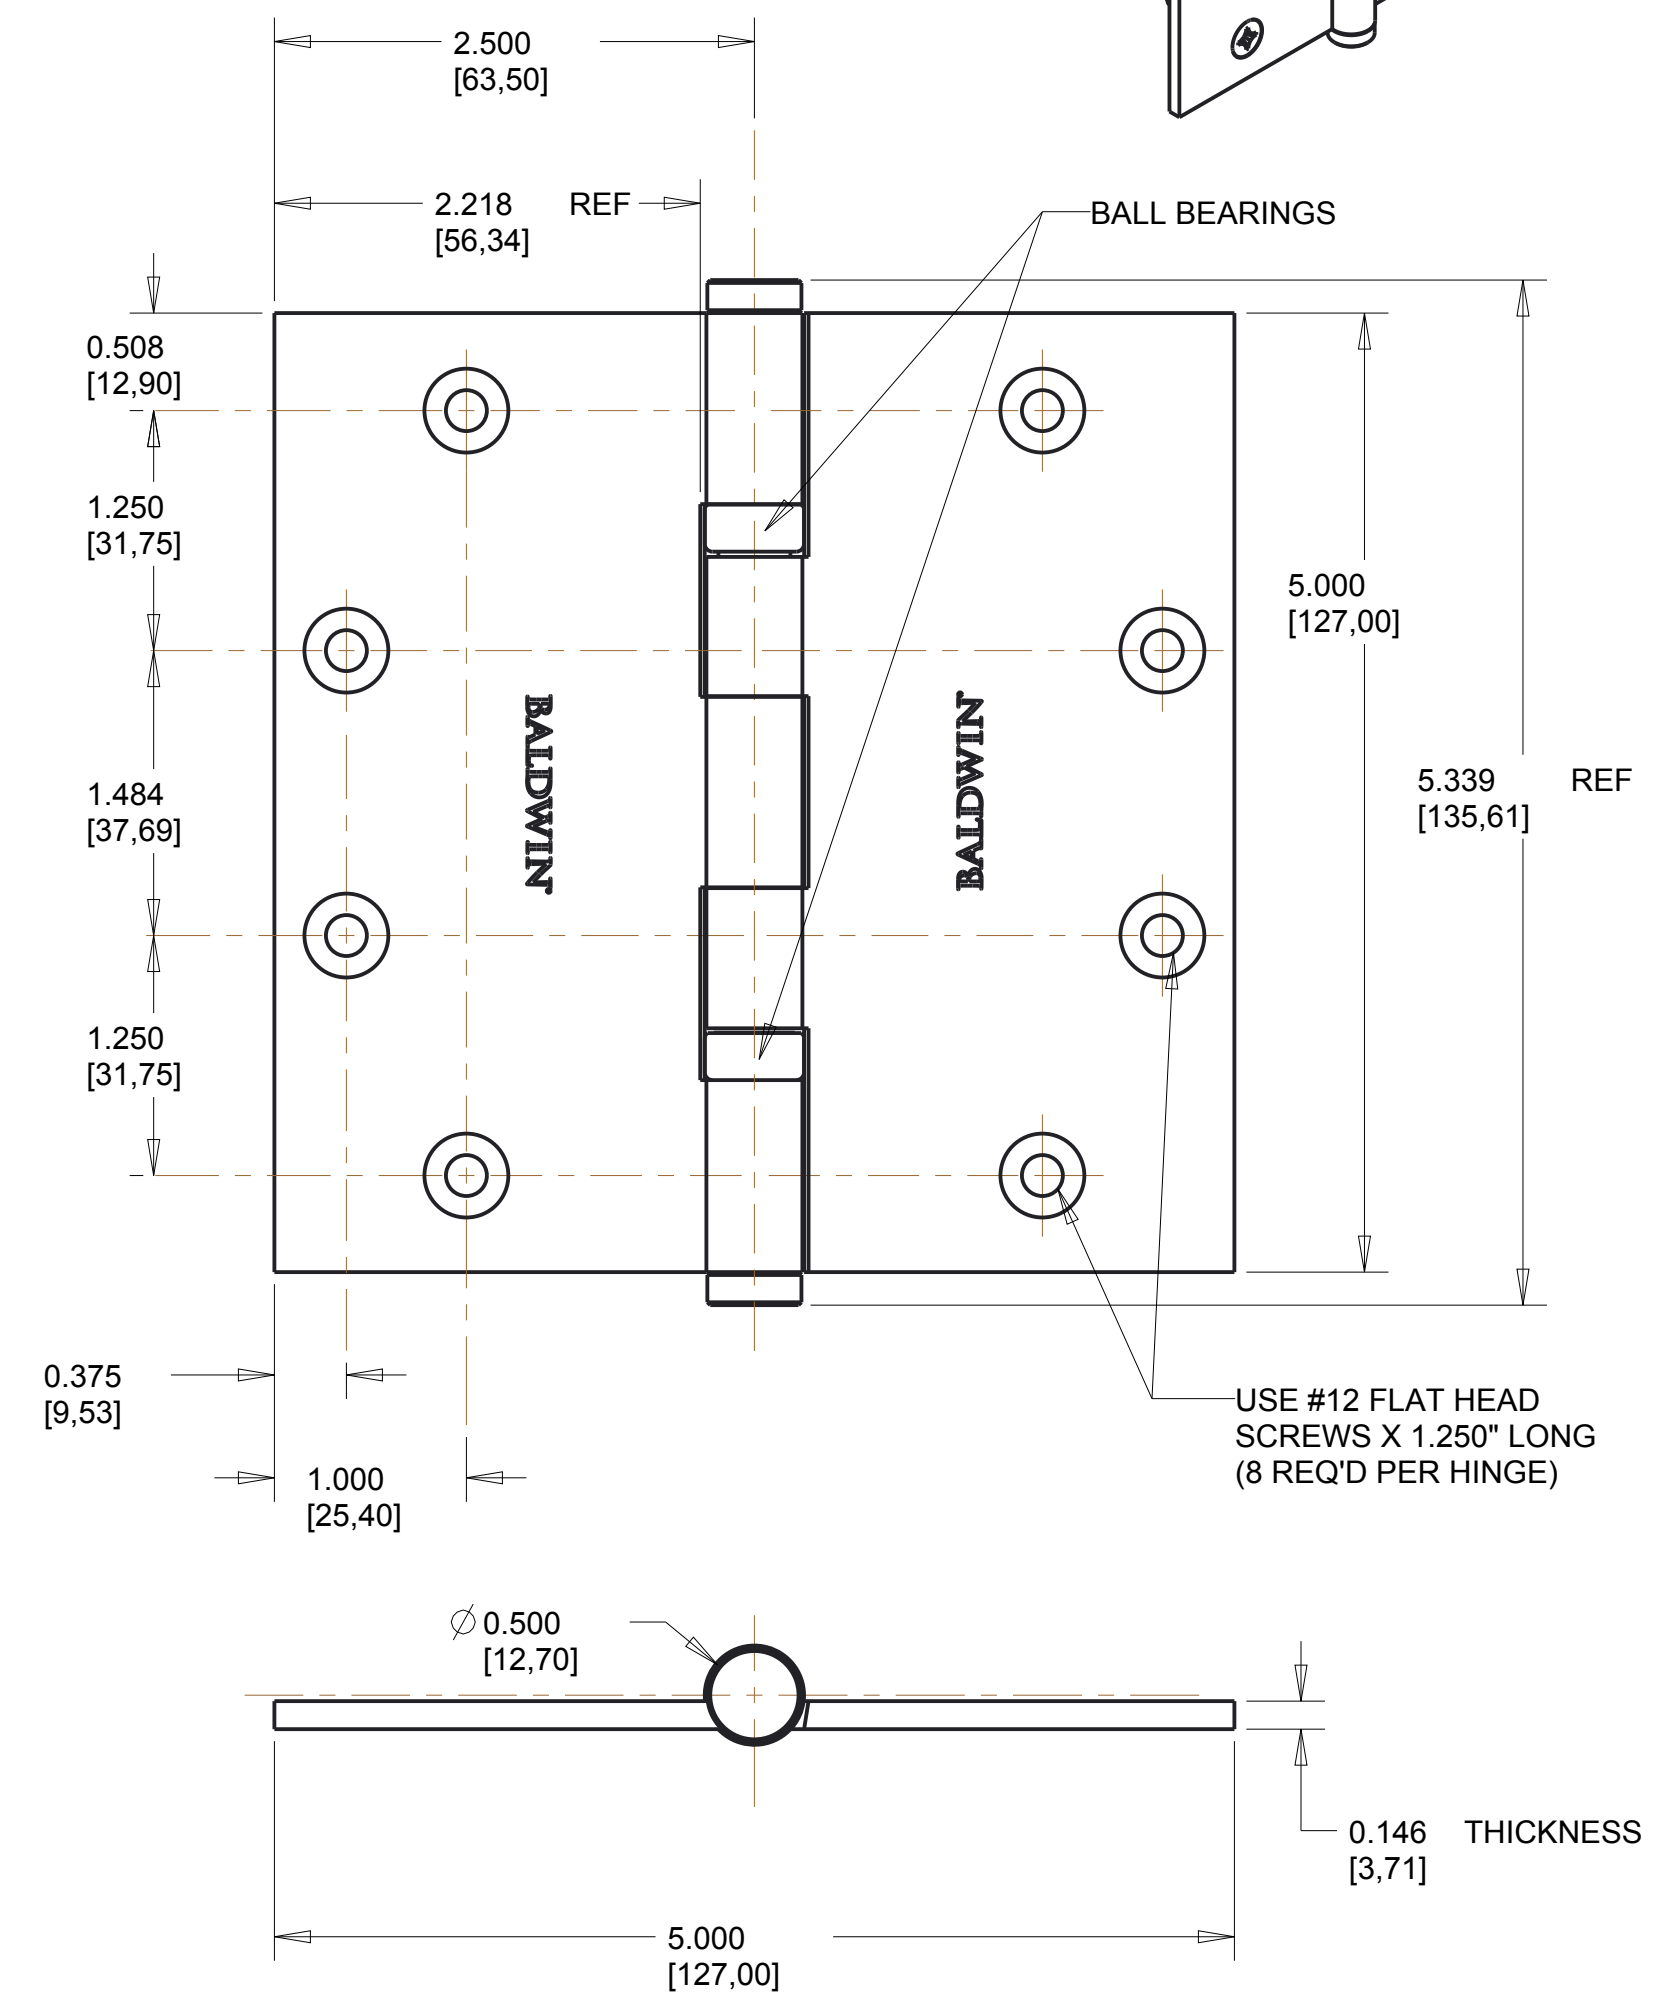

REV	DESCRIPTION
1	RELEASED 12/2017

DOOR AND JAMB DETAIL

- NOTE:**
- 1.) AVAILABLE WITH ANY OF THE DECORATIVE FINIALS SHOWN.
 - 2.) ALL FINIALS ARE INTERCHANGEABLE AND THREAD INTO THE TOP AND BOTTOM OF THE HINGE BARRELS.
 - 3.) STAINLESS STEEL HINGE PINS ARE REMOVABLE TO FACILITATE INSTALLATION.
 - 4.) USE WITH DOOR THICKNESS OTHER THAN SHOWN MAY AFFECT INSTALLATION DIMENSIONS.

TITLE
1051 5" SQ CNR BB ESTATE HINGE

BALDWIN
Spectrum Brands | Hardware & Home Improvement

SIZE C	DO NOT SCALE DRAWING	DWG NO B051
RELEASE STATE	REV A	ITER 2
SCALE NONE	1051.XXX.I	SHEET 1 OF 1