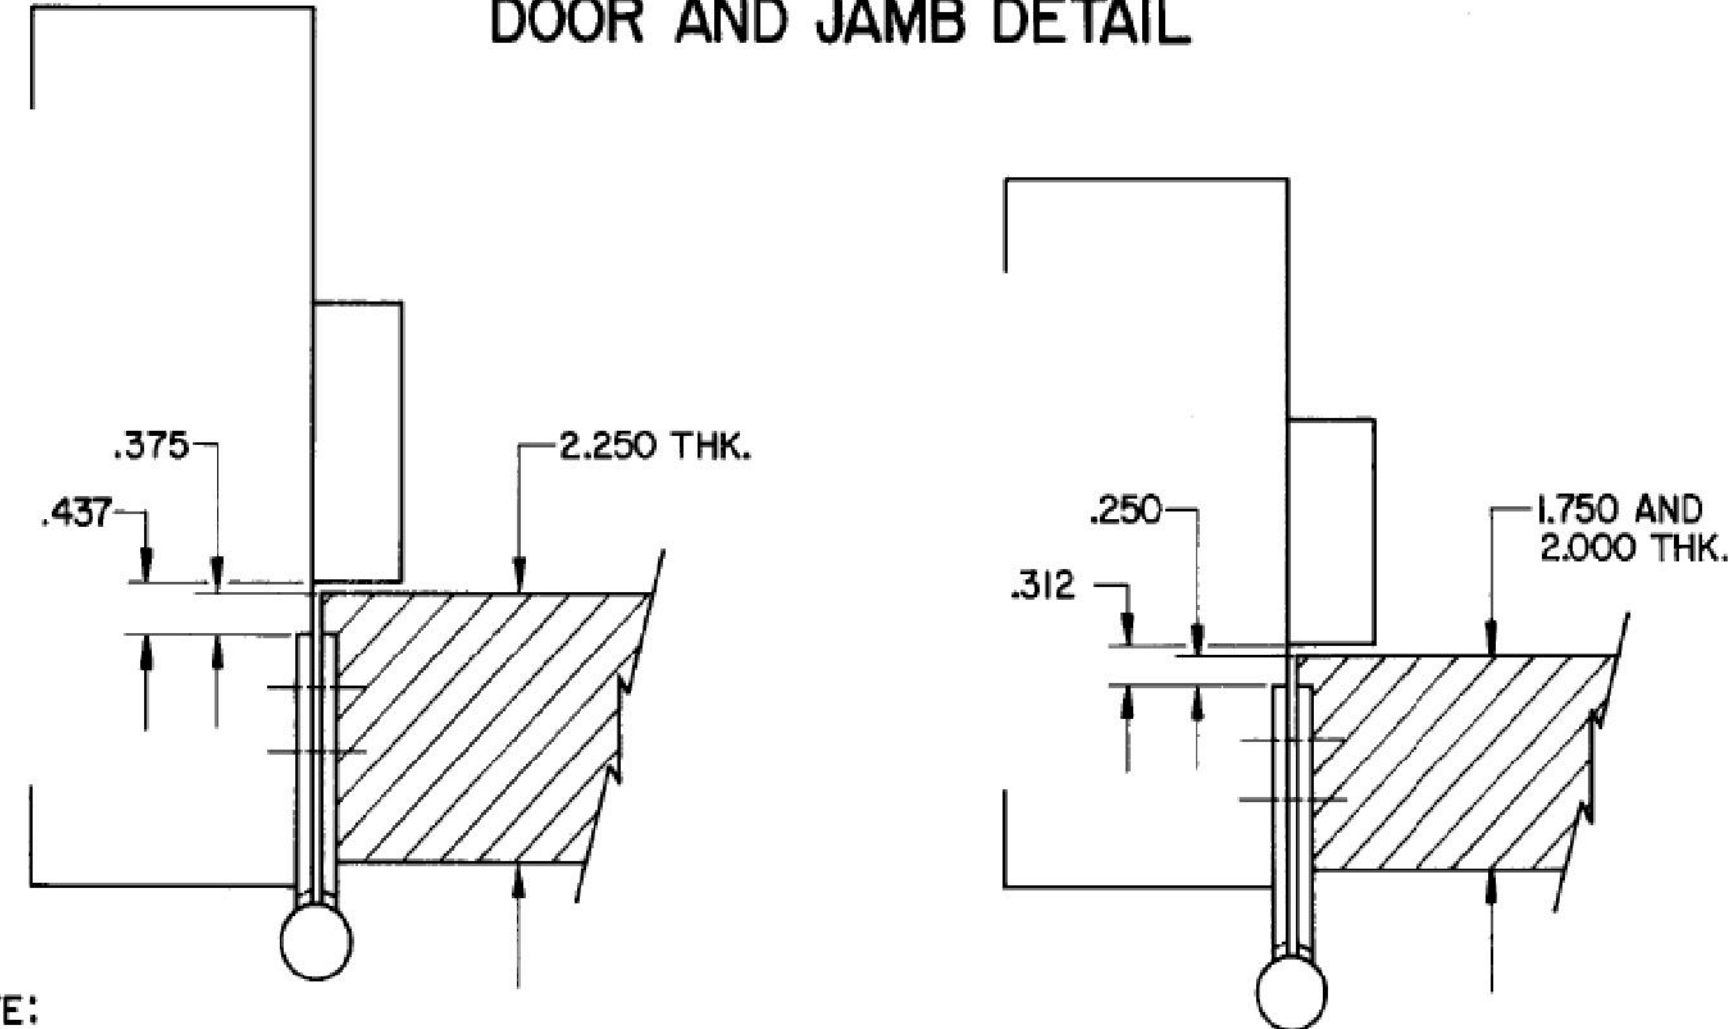

REV	DESCRIPTION
1	RELEASED 12/2017

DOOR AND JAMB DETAIL

- NOTE:**
- 1.) AVAILABLE WITH ANY OF THE DECORATIVE FINIALS SHOWN.
 - 2.) ALL FINIALS ARE INTERCHANGEABLE AND THREAD INTO THE TOP AND BOTTOM OF THE HINGE BARRELS.
 - 3.) STAINLESS STEEL HINGE PINS ARE REMOVABLE TO FACILITATE INSTALLATION.
 - 4.) USE WITH DOOR THICKNESS OTHER THAN SHOWN MAY AFFECT INSTALLATION DIMENSIONS.

TITLE
1051 5" SQ CNR BB ESTATE HINGE

BALDWIN
Spectrum Brands | Hardware & Home Improvement

SIZE C	DO NOT SCALE DRAWING	DWG NO B051
RELEASE STATE	REV A	ITER 2
SCALE NONE	1051.XXX.I	SHEET 1 OF 1