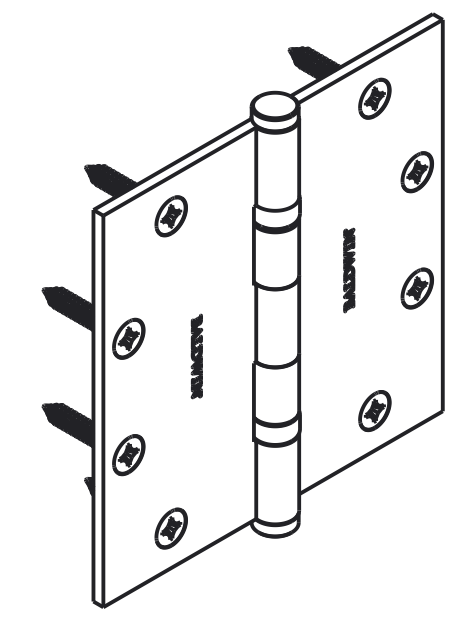

REV	DESCRIPTION
1	RELEASED 12/2017

DOOR AND JAMB DETAIL

- NOTE:**
- 1.) AVAILABLE WITH ANY OF THE DECORATIVE FINIALS SHOWN.
 - 2.) ALL FINIALS ARE INTERCHANGEABLE AND THREAD INTO THE TOP AND BOTTOM OF THE HINGE BARRELS.
 - 3.) STAINLESS STEEL HINGE PINS ARE REMOVABLE TO FACILITATE INSTALLATION.
 - 4.) USE WITH DOOR THICKNESS OTHER THAN SHOWN MAY AFFECT INSTALLATION DIMENSIONS.

TITLE
1051 5" SQ CNR BB ESTATE HINGE

BALDWIN
Spectrum Brands | Hardware & Home Improvement

SIZE C	DO NOT SCALE DRAWING	DWG NO B051
RELEASE STATE	REV A	ITER 2
SCALE NONE	1051.XXX.I	SHEET 1 OF 1