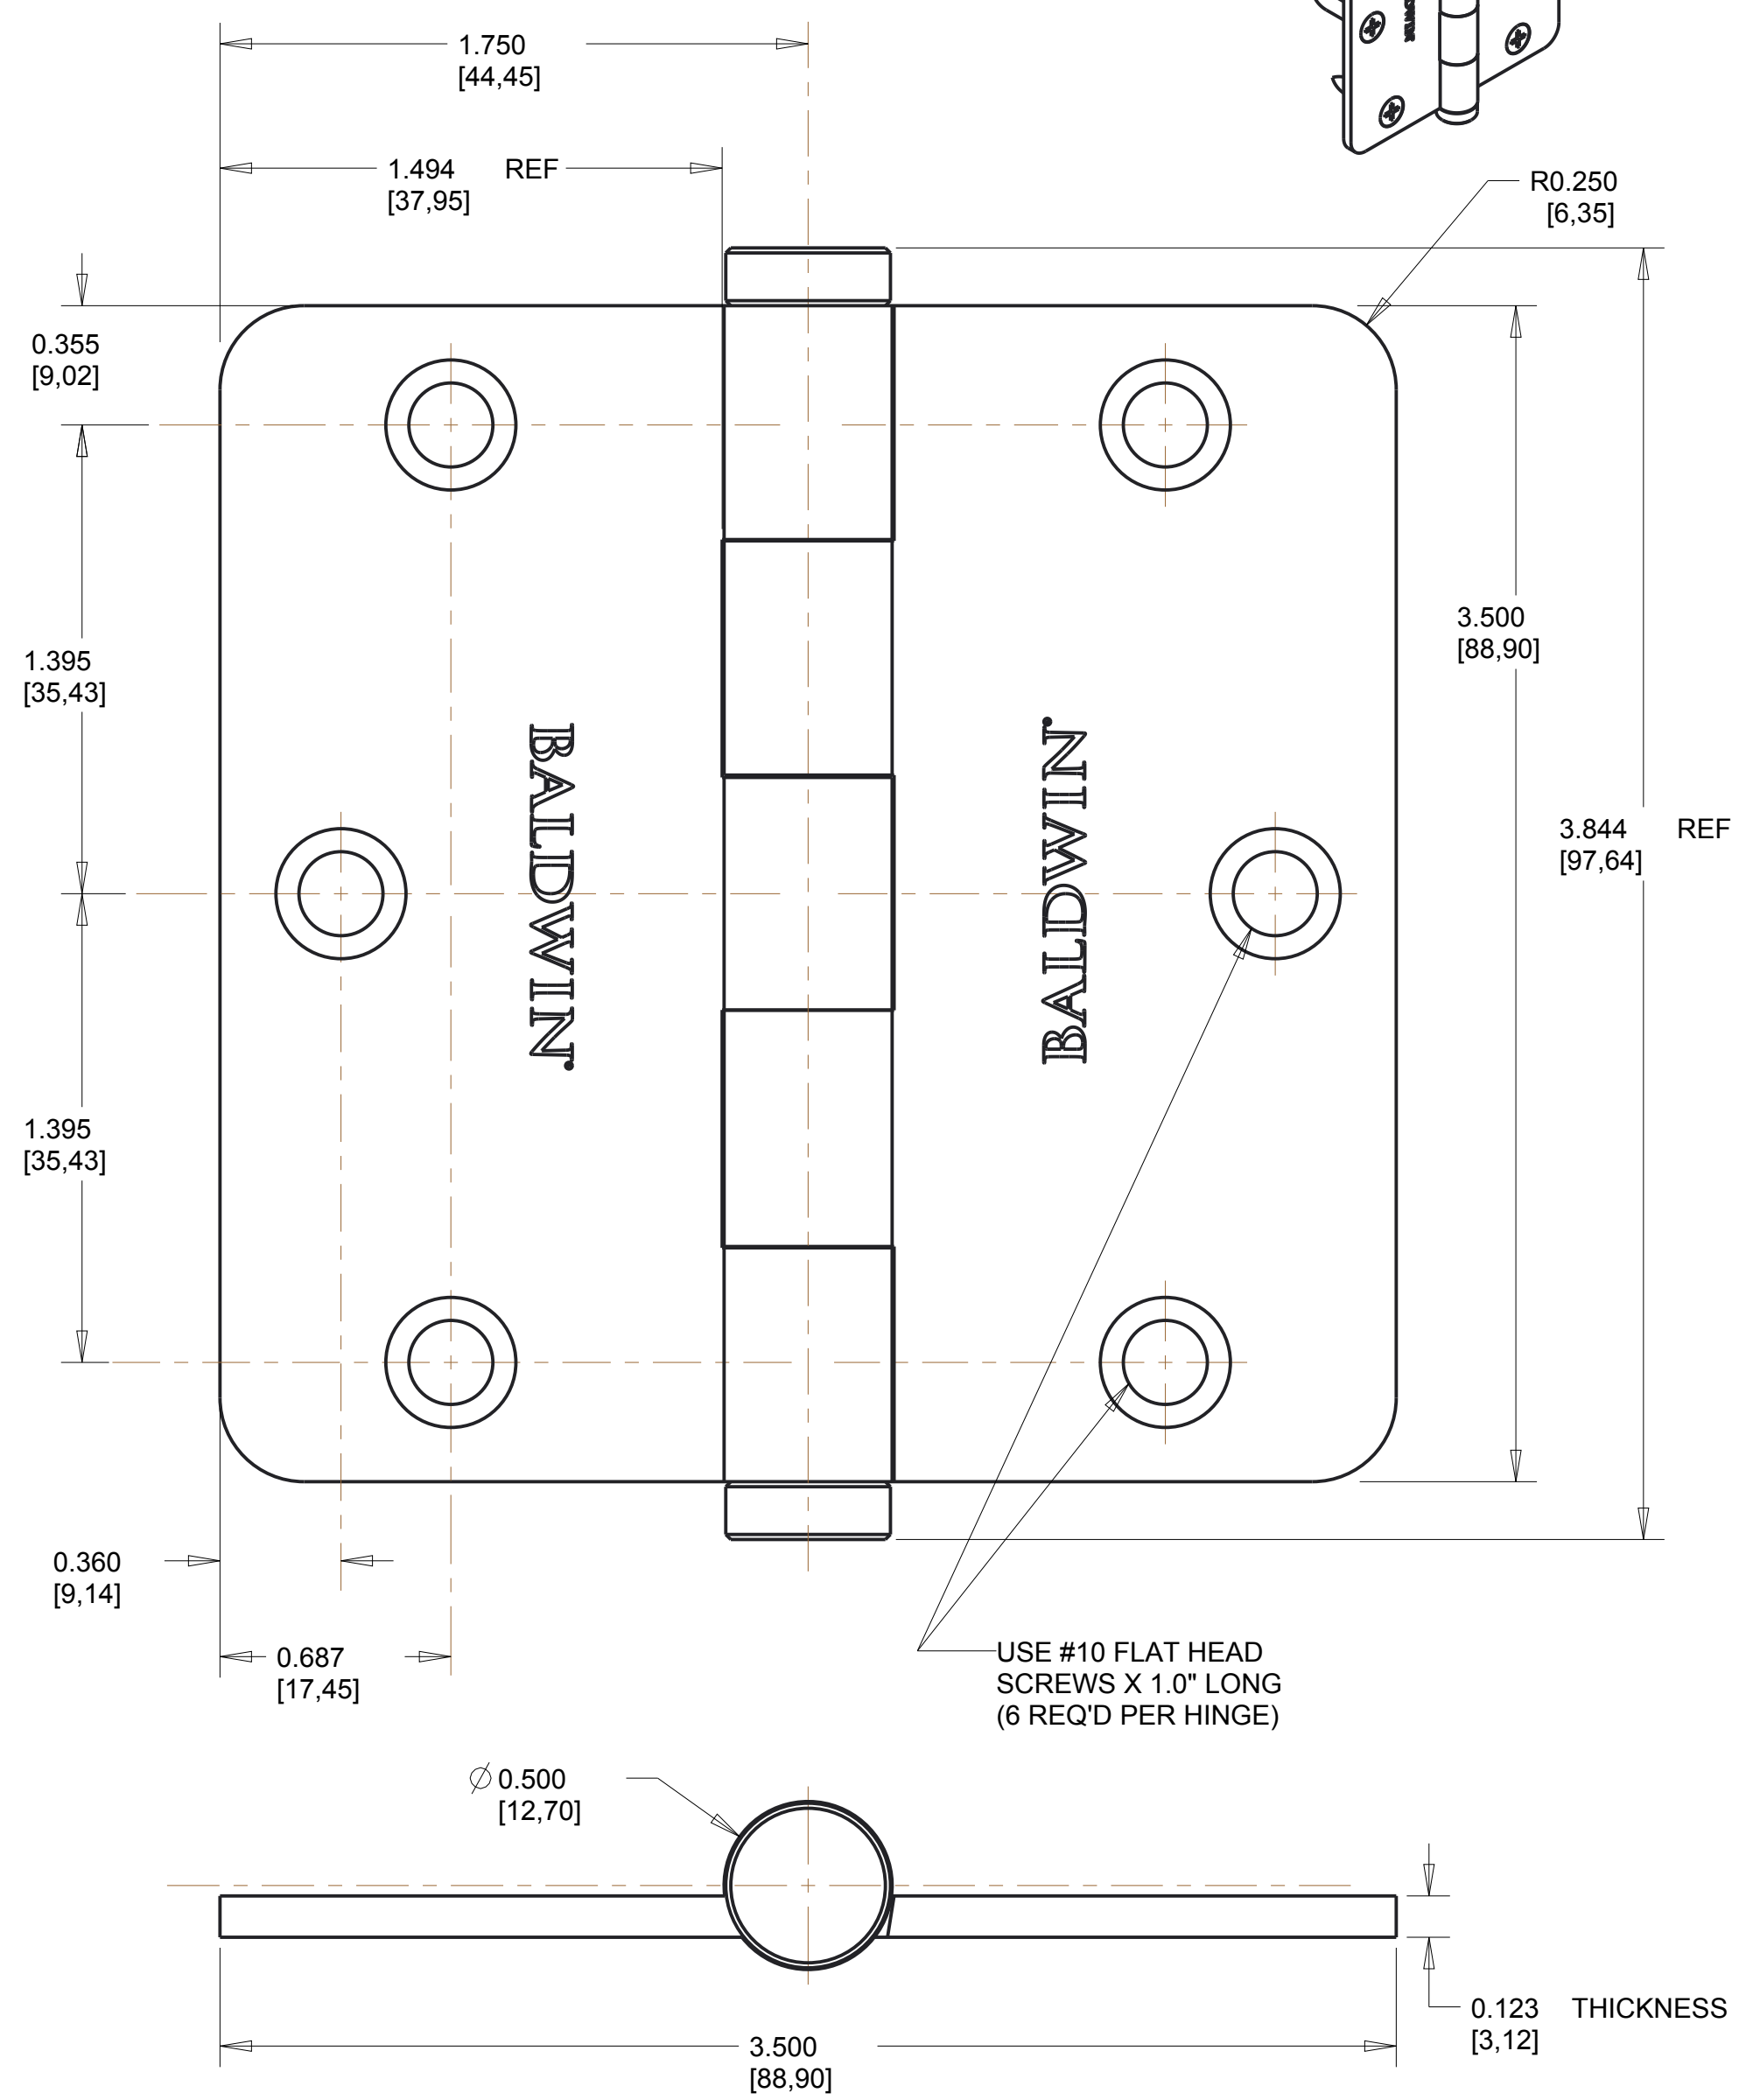

REV	DESCRIPTION
2	RELEASED 12/2017

DOOR AND JAMB DETAIL

- NOTE:**
- 1.) AVAILABLE WITH ANY OF THE DECORATIVE FINIALS SHOWN.
 - 2.) ALL FINIALS ARE INTERCHANGEABLE AND THREAD INTO THE TOP AND BOTTOM OF THE HINGE BARRELS.
 - 3.) STAINLESS STEEL HINGE PINS ARE REMOVABLE TO FACILITATE INSTALLATION.
 - 4.) USE WITH DOOR THICKNESS OTHER THAN SHOWN MAY AFFECT INSTALLATION DIMENSIONS.

TITLE
1535 4" 1/4"R CNR ESTATE HINGE

BALDWIN
Spectrum Brands | Hardware & Home Improvement

SIZE C	DO NOT SCALE DRAWING	DWG NO B535
RELEASE STATE	REV 2	ITER 7
SCALE NONE	1535.XXX.1	SHEET 1 OF 1