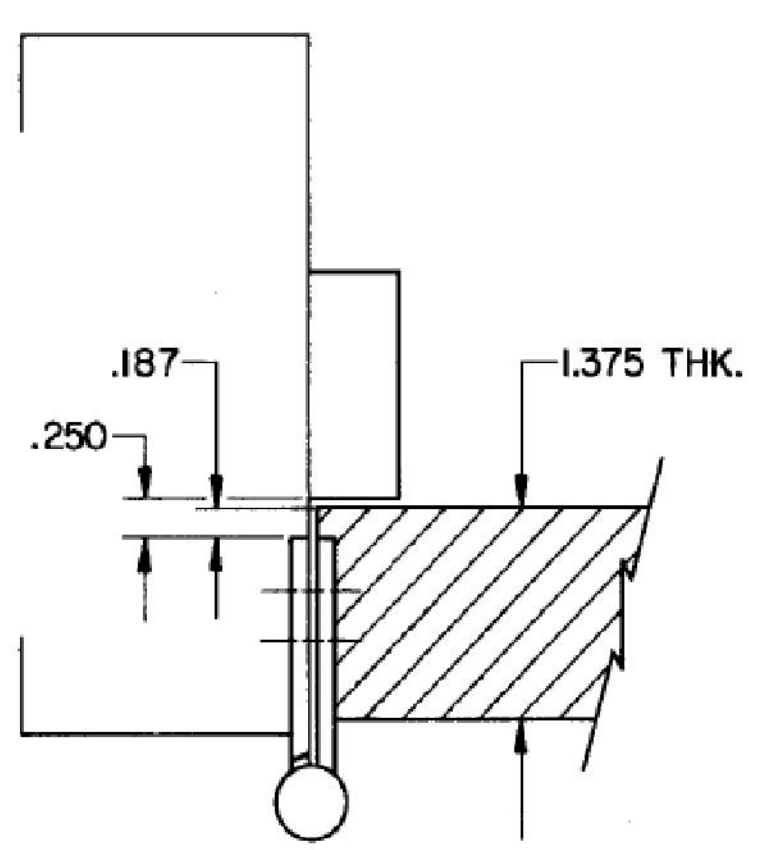

REV	DESCRIPTION
2	RELEASED 12/2017

DOOR AND JAMB DETAIL

- NOTE:**
- 1.) AVAILABLE WITH ANY OF THE DECORATIVE FINIALS SHOWN.
 - 2.) ALL FINIALS ARE INTERCHANGEABLE AND THREAD INTO THE TOP AND BOTTOM OF THE HINGE BARRELS.
 - 3.) STAINLESS STEEL HINGE PINS ARE REMOVABLE TO FACILITATE INSTALLATION.
 - 4.) USE WITH DOOR THICKNESS OTHER THAN SHOWN MAY AFFECT INSTALLATION DIMENSIONS.

TITLE
1535 4" 1/4"R CNR ESTATE HINGE

BALDWIN
Spectrum Brands | Hardware & Home Improvement

SIZE C	DO NOT SCALE DRAWING	DWG NO B535
RELEASE STATE	REV 2	ITER 7
SCALE NONE	1535.XXX.1	SHEET 1 OF 1