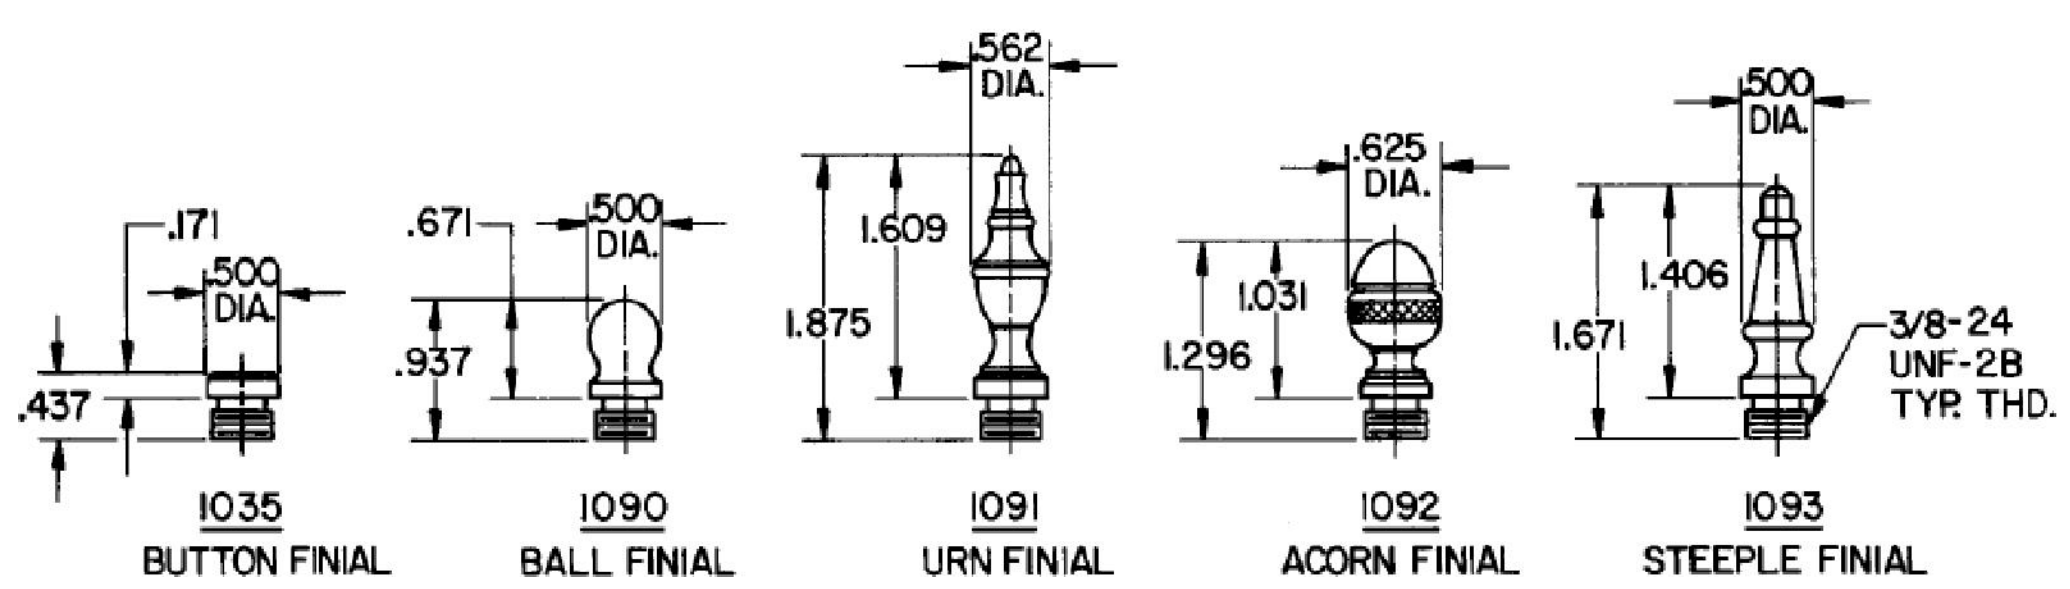

REV	DESCRIPTION
2	RELEASED 12/2017

DOOR AND JAMB DETAIL

- NOTE:**
- 1.) AVAILABLE WITH ANY OF THE DECORATIVE FINIALS SHOWN.
 - 2.) ALL FINIALS ARE INTERCHANGEABLE AND THREAD INTO THE TOP AND BOTTOM OF THE HINGE BARRELS.
 - 3.) STAINLESS STEEL HINGE PINS ARE REMOVABLE TO FACILITATE INSTALLATION.
 - 4.) USE WITH DOOR THICKNESS OTHER THAN SHOWN MAY AFFECT INSTALLATION DIMENSIONS.

TITLE
1535 4" 1/4"R CNR ESTATE HINGE

BALDWIN
Spectrum Brands | Hardware & Home Improvement

SIZE C	DO NOT SCALE DRAWING	DWG NO B535
RELEASE STATE	REV 2	ITER 7
SCALE NONE	1535.XXX.1	SHEET 1 OF 1