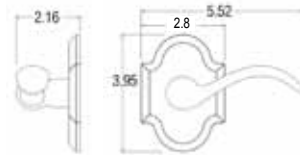

**BOULDER
DEADBOLT**

Item #	Description	Tier 1 102, 112	Tier 2 003, 402
8252.xxx.AC3	AC Z-Wave Deadbolt	$565	$595

**BOULDER
SECTIONAL
HANDLESET KIT**

Item #	Description	Tier 1 102, 112	Tier 2 003, 402
85353.xxx.ACRH	Sectional Entry Handleset Kit	$335	$350
85353.xxx.ACLH	Sectional Entry Handleset Kit	$335	$350

**BOULDER 3/4
ESCUTCHEON
HANDLESET KIT**

Item #	Description	Tier 1 102, 112	Tier 2 003, 402
85354.xxx.ACRH	3/4 Entry Handleset Kit	$510	$535
85354.xxx.ACLH	3/4 Entry Handleset Kit	$510	$535

**BOULDER
NON-KEYPAD
DEADBOLT KIT**

Item #	Description	Tier 1 102, 112	Tier 2 003, 402
8252.xxx.AC3X	AC Z-Wave Deadbolt without Keypad	$565	$595

BALDWIN®