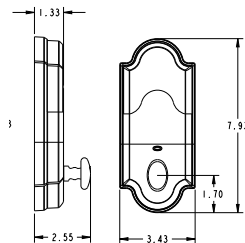

**BOULDER
NON-KEYPAD
DEADBOLT KIT**

Item #	Description	Tier 1 102, 112	Tier 2 003, 402
8252.xxx.AC3X	AC Z-Wave Deadbolt without Keypad	$565	$595

BALDWIN®