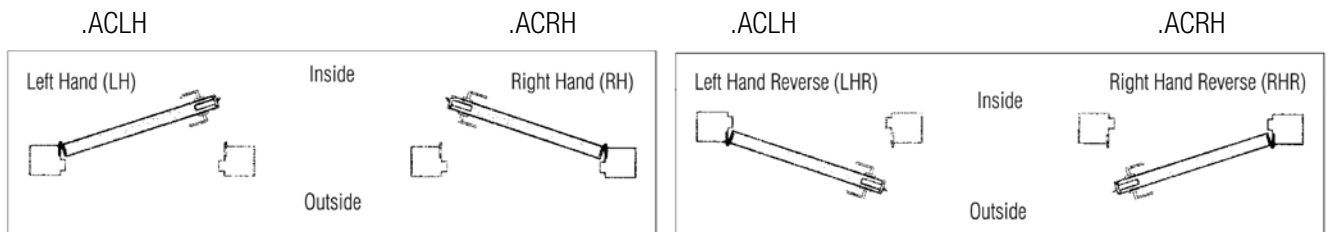

BALDWIN®

HOW TO ORDER

KEYLESS ENTRY WITH HOME CONNECT™ TECHNOLOGY

To Order Only a Deadbolt, Simply Order & Specify the Finish:

Example: 8285.150.AC3

*Ex: 8285.xxx.AC3, *xxx denotes finish*

To Order Sectional Handleset, Order Both Deadbolt & Sectional Handleset Kit (with Handing) & Specify the Finish:

Example: 8285.150.AC3 + 85386.150.ACLH

*Ex: 8285.xxx.AC3 & 85386.xxx.ACLH, *xxx denotes finish*

To Order 3/4 Escutcheon Handleset, Order Both 3/4 Escutcheon Handleset Kit (with Handing) & Non-Keypad Deadbolt Kit & Specify the Finish:

Example: 85387.150.ACLH + 8285.150.AC3X

*Ex: 85387.xxx.ACLH & 8285.xxx.AC3X, *xxx denotes finish*

Handing:

Handing determined by location of hinges. (LH) hinges are on the left & (RH) hinges are on the right.