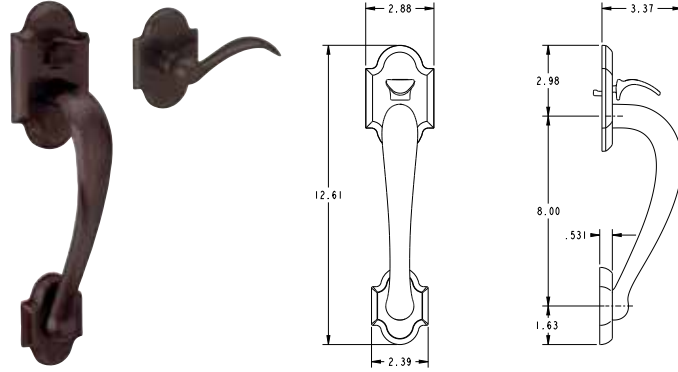

Contact your local Dealer/Distributor for details.

Z-Wave Wireless Protocol

BALDWIN®

**BOULDER
DEADBOLT**

Item #	Description	Tier 1 102, 112	Tier 2 003, 402
8252.xxx.AC3	AC Z-Wave Deadbolt	\$565	\$595

**BOULDER
SECTIONAL
HANDLESET KIT**

Item #	Description	Tier 1 102, 112	Tier 2 003, 402
85353.xxx.ACRH	Sectional Entry Handleset Kit	\$335	\$350
85353.xxx.ACLH	Sectional Entry Handleset Kit	\$335	\$350

**BOULDER 3/4
ESCUTCHEON
HANDLESET KIT**

Item #	Description	Tier 1 102, 112	Tier 2 003, 402
85354.xxx.ACRH	3/4 Entry Handleset Kit	\$510	\$535
85354.xxx.ACLH	3/4 Entry Handleset Kit	\$510	\$535

**BOULDER
NON-KEYPAD
DEADBOLT KIT**

Item #	Description	Tier 1 102, 112	Tier 2 003, 402
8252.xxx.AC3X	AC Z-Wave Deadbolt without Keypad	\$565	\$595