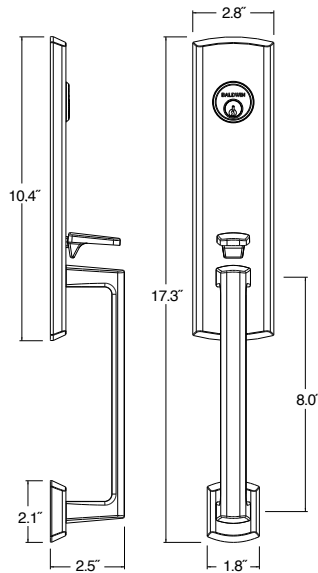

**SOHO 3/4
ESCUTCHEON
HANDLESET KIT**

Item #	Description	Tier 1 150, 260, 264	Tier 2 056
85387.xxx.ACRH	3/4 Entry Handleset Kit	$510	$535
85387.xxx.ACLH	3/4 Entry Handleset Kit	$510	$535

**SOHO NON-
KEYPAD
DEADBOLT KIT**

Item #	Description	Tier 1 150, 260, 264	Tier 2 056
8285.xxx.AC3X	AC Z-Wave Deadbolt without Keypad	$565	$595

BALDWIN®