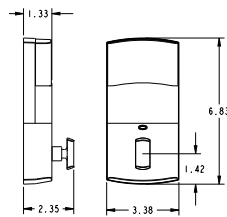

**SOHO NON-
KEYPAD
DEADBOLT KIT**

Item #	Description	Tier 1 150, 260, 264	Tier 2 056
8285.xxx.AC3X	AC Z-Wave Deadbolt without Keypad	$565	$595

BALDWIN®