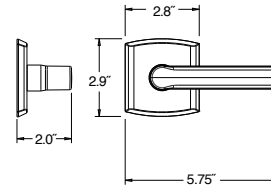

BALDWIN®

**SOHO
DEADBOLT**

Item #	Description	Tier 1 150, 260, 264	Tier 2 056
8285.xxx.AC3	AC Z-Wave Deadbolt	\$565	\$595

**SOHO
SECTIONAL
HANDLESET KIT**

Item #	Description	Tier 1 150, 260, 264	Tier 2 056
85386.xxx.ACRH	Sectional Entry Handleset Kit	\$335	\$350
85386.xxx.ACLH	Sectional Entry Handleset Kit	\$335	\$350