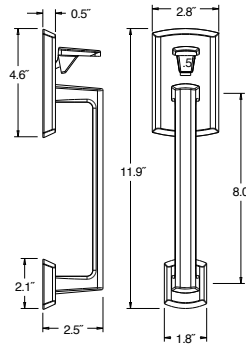

**SOHO
SECTIONAL
HANDLESET KIT**