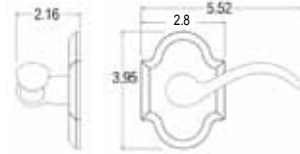

Contact your local Dealer/Distributor for details.

Z-Wave Wireless Protocol

BALDWIN®

**BOULDER
DEADBOLT**

Item #	Description	Tier 1 102, 112	Tier 2 003, 402
8252.xxx.AC3	AC Z-Wave Deadbolt	\$565	\$595

**BOULDER
SECTIONAL
HANDLESET KIT**

Item #	Description	Tier 1 102, 112	Tier 2 003, 402
85353.xxx.ACRH	Sectional Entry Handleset Kit	\$335	\$350
85353.xxx.ACLH	Sectional Entry Handleset Kit	\$335	\$350

**BOULDER 3/4
ESCUTCHEON
HANDLESET KIT**