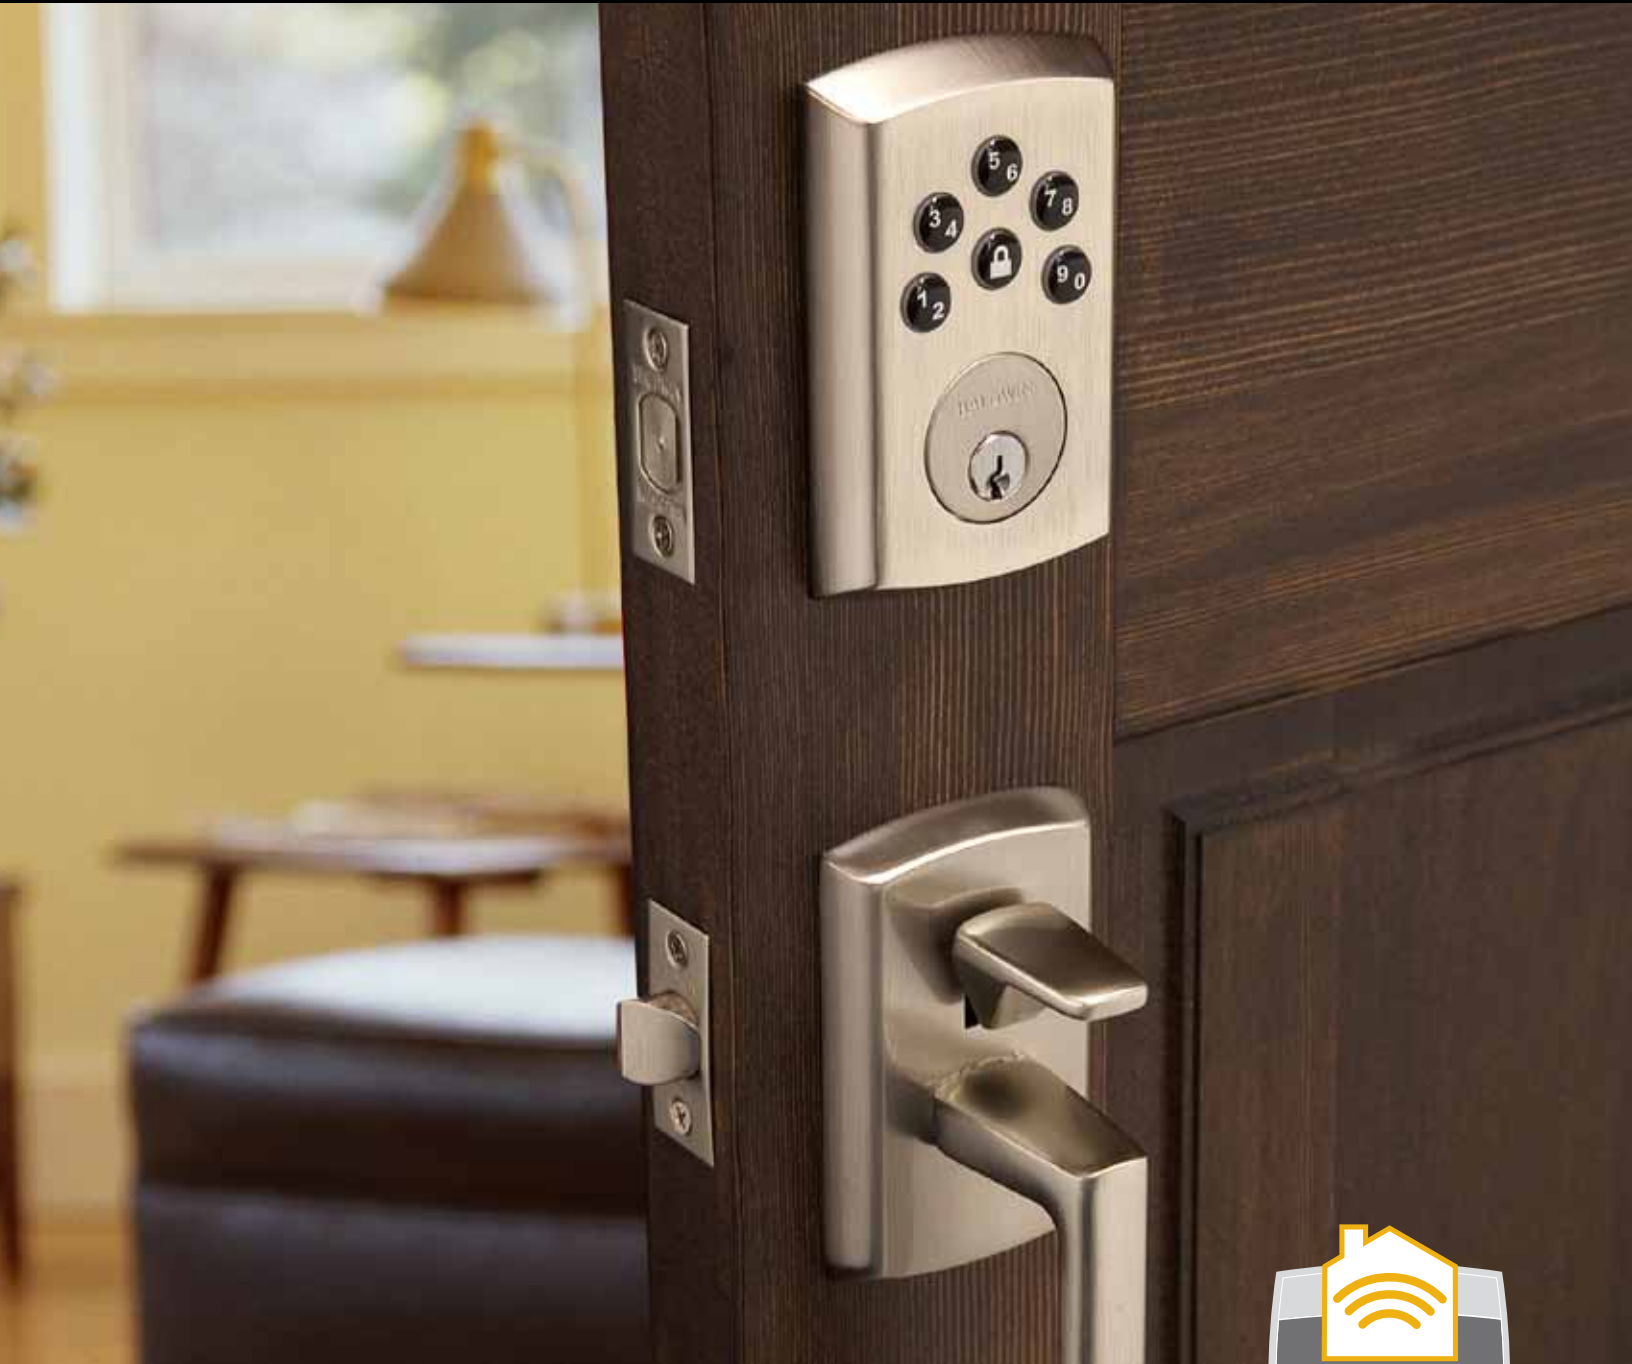

BALDWIN®

KEYLESS ENTRY WITH HOME CONNECT™ TECHNOLOGY

Baldwin brings home automation to the front door with the addition of Home Connect™ technology. This fully automated motorized deadbolt secures your home with a new level of functionality that provides security and convenience and wirelessly communicates with other devices in your home.

Home Connect™ Technology

Baldwin's Home Connect Technology enables the door lock to wirelessly communicate with other devices in the home.

Check lock status remotely, lock or unlock your home with a cell phone. Receive a text message when your child arrives home. Unlock your door, disarm the alarm, and turn on the lights, all with the click of a button. Baldwin's keyless locks meet the demanding needs of the modern family.

Innovative Security

- Motorized deadbolt for true remote locking
- Revolutionary tapered deadbolt design
- Full 128-Bit encryption security

Easy Integration

- Installs in minutes
- Replaces existing deadbolt
- Uses 4 AA batteries (no hard wiring)
- Z-Wave wireless protocol