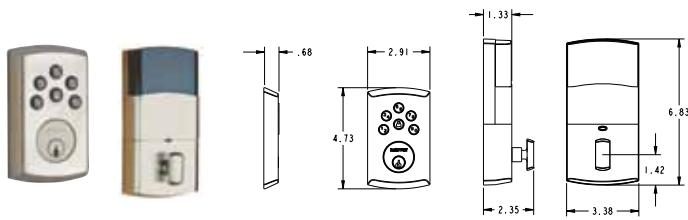

Item #	Description	Tier 1 102, 112	Tier 2 003, 402
85353.xxx.ACRH	Sectional Entry Handleset Kit	\$335	\$350
85353.xxx.ACLH	Sectional Entry Handleset Kit	\$335	\$350

**BOULDER 3/4
ESCUTCHEON
HANDLESET KIT**

Item #	Description	Tier 1 102, 112	Tier 2 003, 402
85354.xxx.ACRH	3/4 Entry Handleset Kit	\$510	\$535
85354.xxx.ACLH	3/4 Entry Handleset Kit	\$510	\$535

**BOULDER
NON-KEYPAD
DEADBOLT KIT**

Item #	Description	Tier 1 102, 112	Tier 2 003, 402
8252.xxx.AC3X	AC Z-Wave Deadbolt without Keypad	\$565	\$595

BALDWIN®

**SOHO
DEADBOLT**

Item #	Description	Tier 1 150, 260, 264	Tier 2 056
8285.xxx.AC3	AC Z-Wave Deadbolt	\$565	\$595

**SOHO
SECTIONAL
HANDLESET KIT**

Item #	Description	Tier 1 150, 260, 264	Tier 2 056
85386.xxx.ACRH	Sectional Entry Handleset Kit	\$335	\$350
85386.xxx.ACLH	Sectional Entry Handleset Kit	\$335	\$350