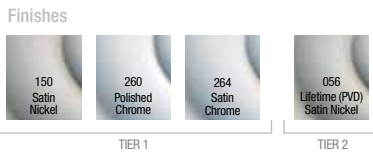

**SOHO 3/4
ESCUTCHEON
HANDLESET KIT**

Item #	Description	Tier 1 150, 260, 264	Tier 2 056
85387.xxx.ACRH	3/4 Entry Handleset Kit	\$510	\$535
85387.xxx.ACLH	3/4 Entry Handleset Kit	\$510	\$535

**SOHO NON-
KEYPAD
DEADBOLT KIT**

Item #	Description	Tier 1 150, 260, 264	Tier 2 056
8285.xxx.AC3X	AC Z-Wave Deadbolt without Keypad	\$565	\$595

BALDWIN®

8285.xxx.AC3
Soho Z-Wave
Deadbolt

8252.xxx.AC3
Boulder Z-Wave
Deadbolt

85386.xxx.ACLH (.ACRH)
Soho Sectional Trim
w/ 5485 Lever

85353.xxx.ACLH (.ACRH)
Boulder Sectional Trim
w/ 5452 Lever

* Product shown in
150 Satin Nickel Finish

* Product shown in
112 Venetian Bronze Finish

Keyless Entry Deadbolt Features

- Easy Install in Minutes with Screwdriver
- Fits Standard Door Prep
- No Hard Wiring Required
- 30 Customizable User Codes with Easy Add & Delete
- 4 to 8 Digit Codes
- One Touch Locking
- Back-Lit Keypad for Increased Visibility
- Incorrect Code Lockout Feature
- Customizable Features
 - Automatic Door Locking after 30 Seconds
 - Door Locked / Unlocked LED Indicator
 - Audible Beep for Activation
- 4 AA Batteries Required
- Low Battery LED Indicator
- Motorized Deadbolt for True Remote Locking
- Tapered Deadbolt Design
- Protected Coated Keypad Preventing Wear & Discoloration
- Automatic Handing Feature
- Solid Forged Brass Trim