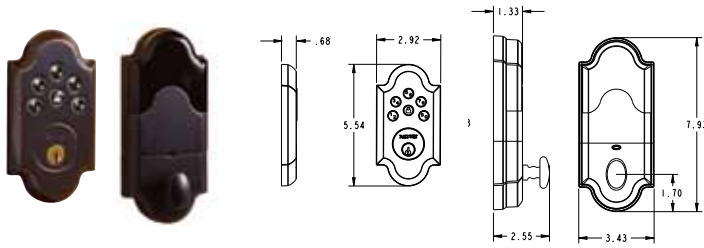

Security system enhancements

- Simplify security system control through lock keypad
- Control locks from security system to lock/unlock door while arming/disarming
- Single button security system arming via lock keypad

Contact your local Dealer/Distributor for details.

Z-Wave Wireless Protocol

BALDWIN®

**BOULDER
DEADBOLT**

Item #	Description	Tier 1 102, 112	Tier 2 003, 402
8252.xxx.AC3	AC Z-Wave Deadbolt	\$565	\$595

**BOULDER
SECTIONAL
HANDLESET KIT**

Item #	Description	Tier 1 102, 112	Tier 2 003, 402
85353.xxx.ACRH	Sectional Entry Handleset Kit	\$335	\$350
85353.xxx.ACLH	Sectional Entry Handleset Kit	\$335	\$350

**BOULDER 3/4
ESCUTCHEON
HANDLESET KIT**