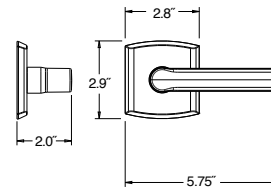

**SOHO
DEADBOLT**

Item #	Description	Tier 1 150, 260, 264	Tier 2 056
8285.xxx.AC3	AC Z-Wave Deadbolt	$565	$595

**SOHO
SECTIONAL
HANDLESET KIT**

Item #	Description	Tier 1 150, 260, 264	Tier 2 056
85386.xxx.ACRH	Sectional Entry Handleset Kit	$335	$350
85386.xxx.ACLH	Sectional Entry Handleset Kit	$335	$350

**SOHO 3/4
ESCUTCHEON
HANDLESET KIT**

Item #	Description	Tier 1 150, 260, 264	Tier 2 056
85387.xxx.ACRH	3/4 Entry Handleset Kit	$510	$535
85387.xxx.ACLH	3/4 Entry Handleset Kit	$510	$535

**SOHO NON-
KEYPAD
DEADBOLT KIT**

Item #	Description	Tier 1 150, 260, 264	Tier 2 056
8285.xxx.AC3X	AC Z-Wave Deadbolt without Keypad	$565	$595

BALDWIN®