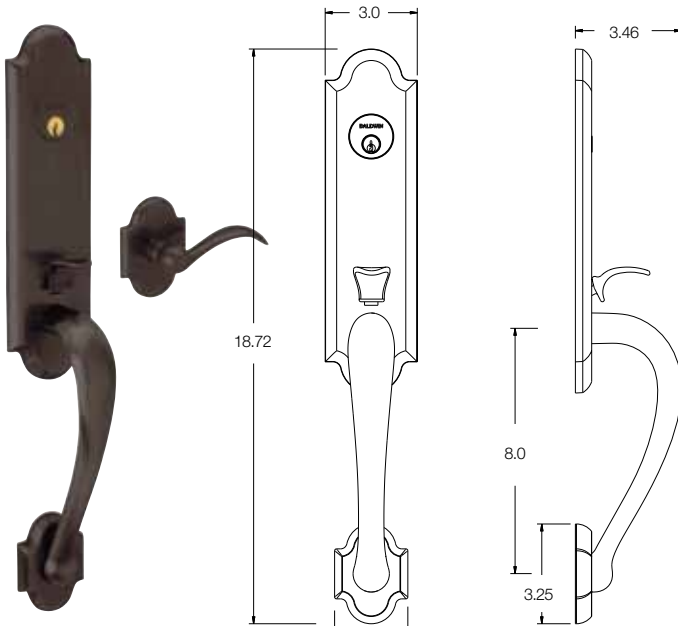

Contact your local Dealer/Distributor for details.

Z-Wave Wireless Protocol

BALDWIN®

**BOULDER
DEADBOLT**

Item #	Description	Tier 1 102, 112	Tier 2 003, 402
8252.xxx.AC3	AC Z-Wave Deadbolt	\$565	\$595

**BOULDER
SECTIONAL
HANDLESET KIT**

Item #	Description	Tier 1 102, 112	Tier 2 003, 402
85353.xxx.ACRH	Sectional Entry Handleset Kit	\$335	\$350
85353.xxx.ACLH	Sectional Entry Handleset Kit	\$335	\$350

**BOULDER 3/4
ESCUTCHEON
HANDLESET KIT**

Item #	Description	Tier 1 102, 112	Tier 2 003, 402
85354.xxx.ACRH	3/4 Entry Handleset Kit	\$510	\$535
85354.xxx.ACLH	3/4 Entry Handleset Kit	\$510	\$535

**BOULDER
NON-KEYPAD
DEADBOLT KIT**

Item #	Description	Tier 1 102, 112	Tier 2 003, 402
8252.xxx.AC3X	AC Z-Wave Deadbolt without Keypad	\$565	\$595