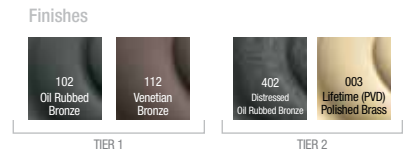

**SOHO 3/4
ESCUTCHEON
HANDLESET KIT**

Item #	Description	Tier 1 150, 260, 264	Tier 2 056
85387.xxx.ACRH	3/4 Entry Handleset Kit	\$510	\$535
85387.xxx.ACLH	3/4 Entry Handleset Kit	\$510	\$535

**SOHO NON-
KEYPAD
DEADBOLT KIT**

Item #	Description	Tier 1 150, 260, 264	Tier 2 056
8285.xxx.AC3X	AC Z-Wave Deadbolt without Keypad	\$565	\$595

BALDWIN®

8285.xxx.AC3
Soho Z-Wave
Deadbolt

8252.xxx.AC3
Boulder Z-Wave
Deadbolt

85386.xxx.ACLH (.ACRH)
Soho Sectional Trim
w/ 5485 Lever

85353.xxx.ACLH (.ACRH)
Boulder Sectional Trim
w/ 5452 Lever

* Product shown in
150 Satin Nickel Finish

* Product shown in
112 Venetian Bronze Finish

Keyless Entry Deadbolt Features

- Easy Install in Minutes with Screwdriver
- Fits Standard Door Prep
- No Hard Wiring Required
- 30 Customizable User Codes with Easy Add & Delete
- 4 to 8 Digit Codes
- One Touch Locking
- Back-Lit Keypad for Increased Visibility
- Incorrect Code Lockout Feature
- Customizable Features
 - Automatic Door Locking after 30 Seconds
 - Door Locked / Unlocked LED Indicator
 - Audible Beep for Activation
- 4 AA Batteries Required
- Low Battery LED Indicator
- Motorized Deadbolt for True Remote Locking
- Tapered Deadbolt Design
- Protected Coated Keypad Preventing Wear & Discoloration
- Automatic Handing Feature
- Solid Forged Brass Trim