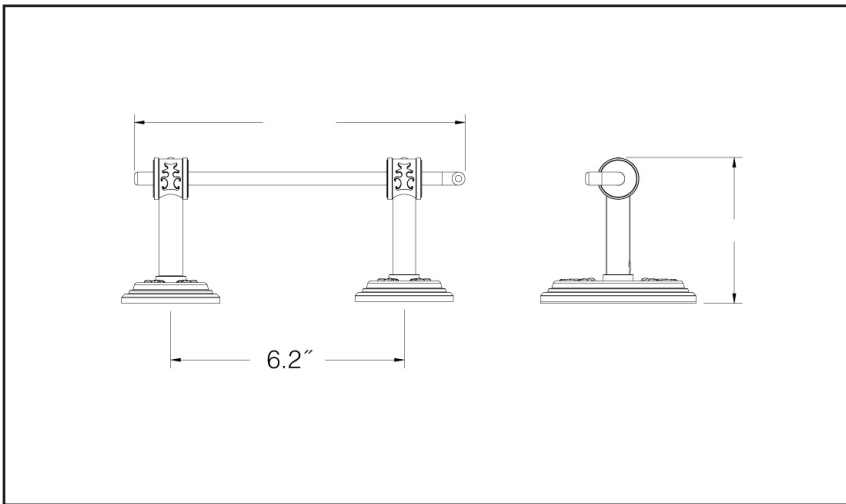

BALDWIN®

3463.xxx - TISSUE HOLDER - DOUBLE POST

IMAGES BATH: ANZIO

SPECIFICATIONS

> Material: Solid Brass

TIER 1 FINISHES