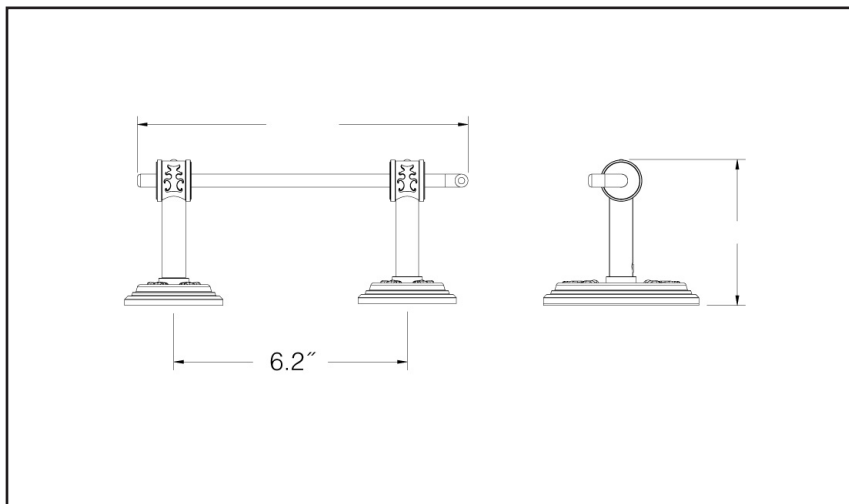

BALDWIN®

3463.xxx - TISSUE HOLDER - DOUBLE POST

IMAGES BATH: ANZIO

SPECIFICATIONS

> Material: Solid Brass

TIER 1 FINISHES