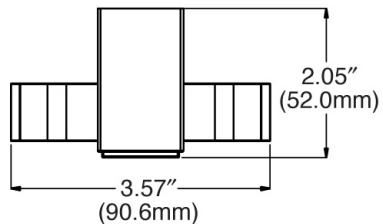

3465.xxx - ROBE HOOK

IMAGES BATH: ANZIO

SPECIFICATIONS

> Material: Solid Brass

TIER 1 FINISHES