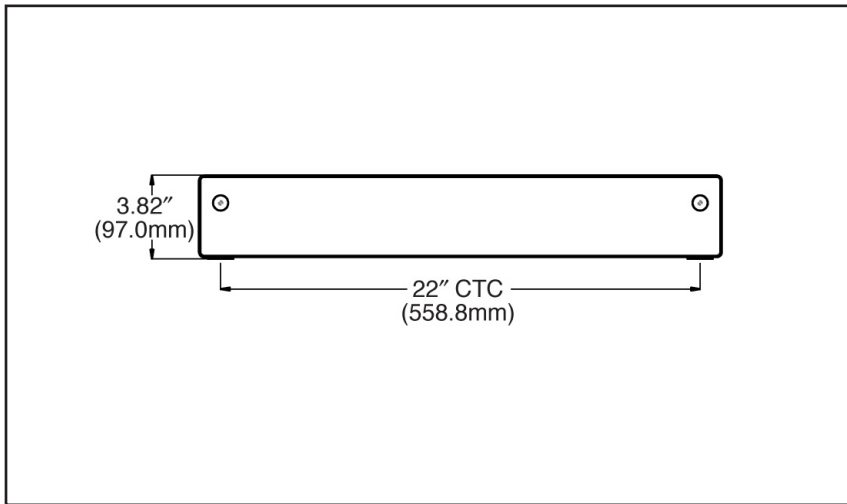

3468 - 24" GLASS SHELF

IMAGES BATH: ANZIO

SPECIFICATIONS

> Material: Solid Brass

TIER 1 FINISHES