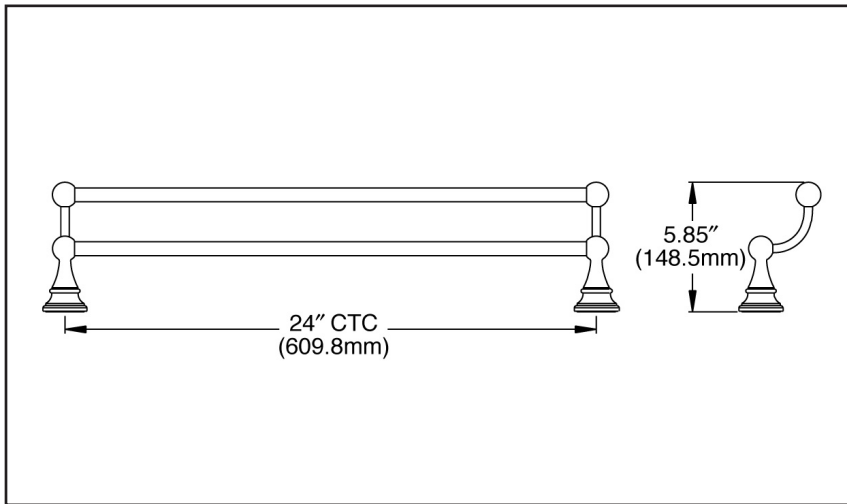

## 3502.xxx.24 - TOWEL BAR

IMAGES BATH: EDGEWATER

### SPECIFICATIONS

> Material: Solid Brass