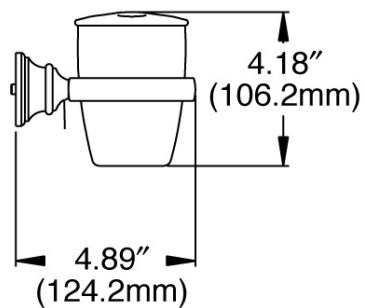

BALDWIN®

3507.xxx.G - WALL MOUNTED TUMBLER/TOOTHBRUSH HOLDER

IMAGES BATH: EDGEWATER

SPECIFICATIONS

> Material: Solid Brass

TIER 1 FINISHES