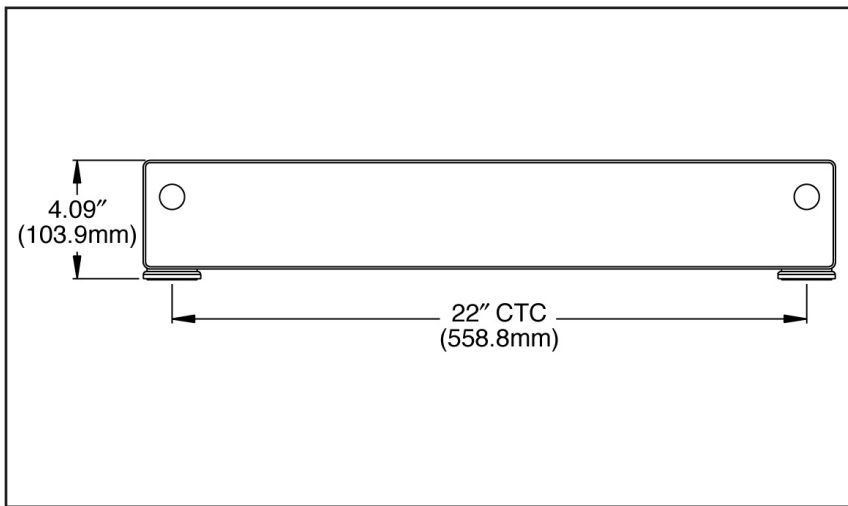

## 3508.xxx.G - 24" GLASS SHELF

IMAGES BATH: EDGEWATER