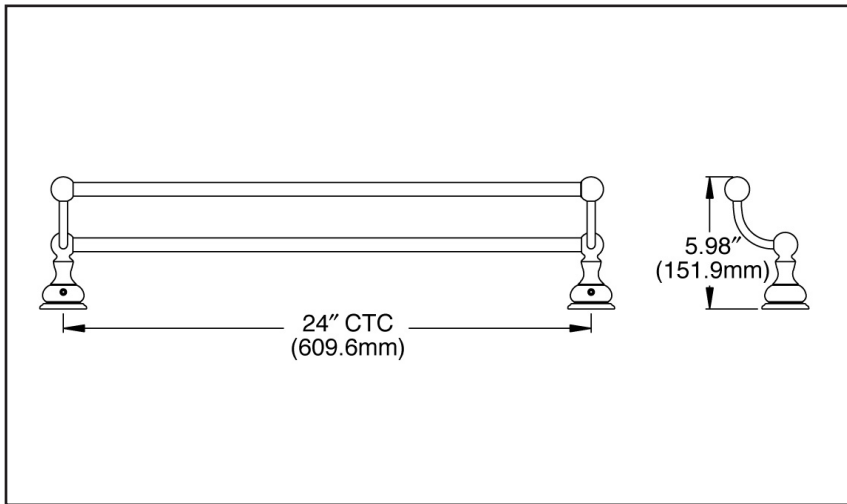

BALDWIN®

3542.xxx.24 - TOWEL BAR

IMAGES BATH: LAGUNA

SPECIFICATIONS

> Material: Solid Brass

TIER 1 FINISHES