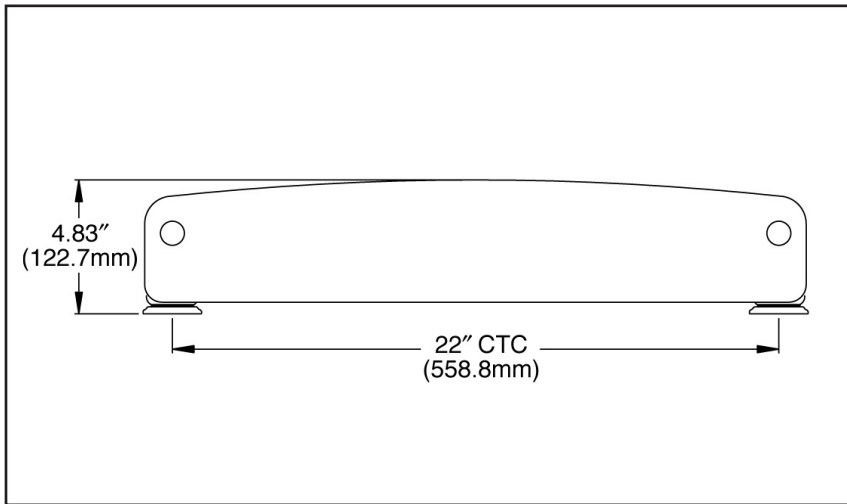

BALDWIN®

3548.xxx.G - 24" GLASS SHELF

IMAGES BATH: LAGUNA

SPECIFICATIONS

> Material: Solid Brass

TIER 1 FINISHES