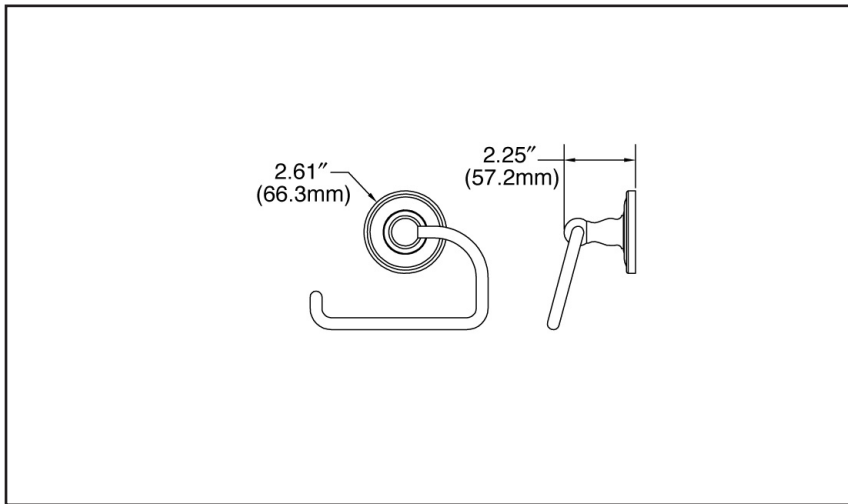

## 3553.xxx.SP - TISSUE HOLDER - SINGLE POST

IMAGES BATH: AVALON

### SPECIFICATIONS

> Material: Solid Brass