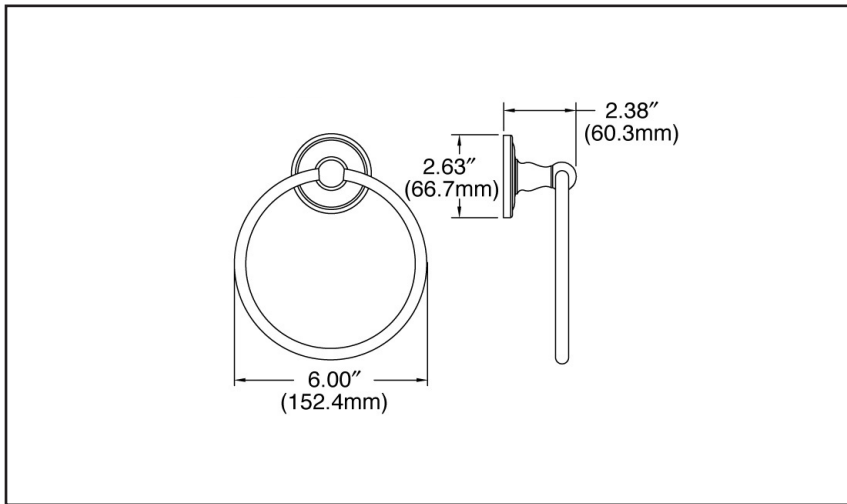

## 3554 - TOWEL RING

IMAGES BATH: AVALON

### SPECIFICATIONS

> Material: Solid Brass