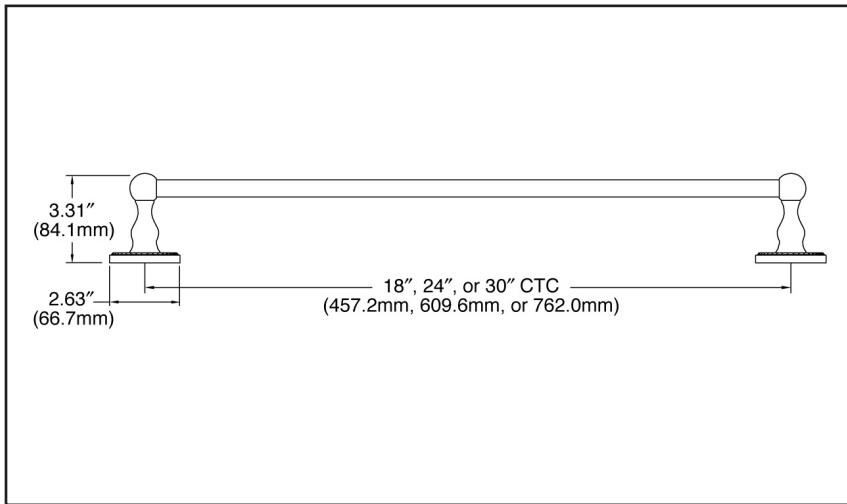

3561 - TOWEL BAR

IMAGES BATH: MYSTIC

SPECIFICATIONS

> Material: Solid Brass

TIER 1 FINISHES