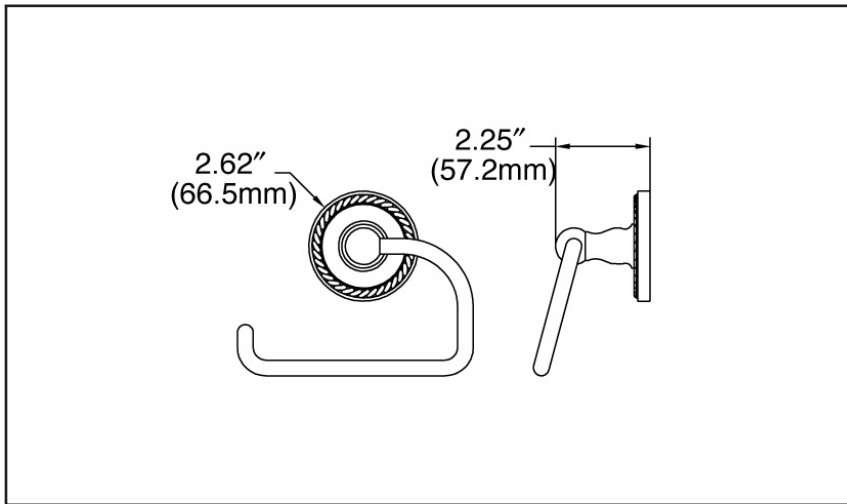

BALDWIN®

3563.xxx.SP - TISSUE HOLDER - SINGLE POST

IMAGES BATH: MYSTIC

SPECIFICATIONS

> Material: Solid Brass

TIER 1 FINISHES