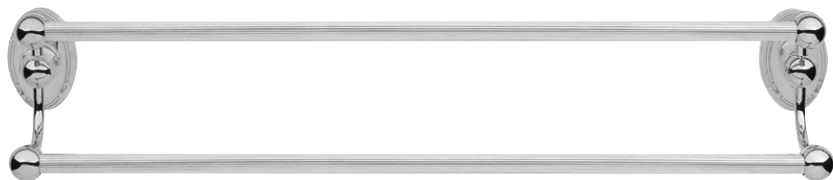

BALDWIN®

3642.xxx.24 - DOUBLE TOWEL BAR

ESTATE BATH: PEYTON

SPECIFICATIONS

> Material: Solid Brass

TIER 1 FINISHES