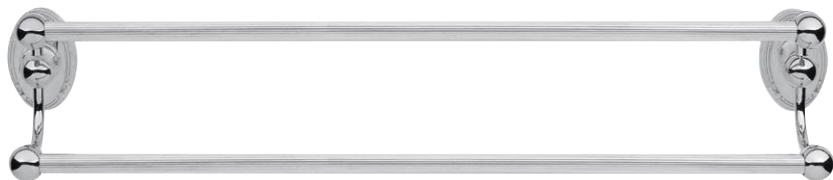

BALDWIN®

3702.xxx.24 - DOUBLE TOWEL BAR

ESTATE BATH: EDINBURGH

SPECIFICATIONS

> Material: Solid Brass

TIER 1 FINISHES