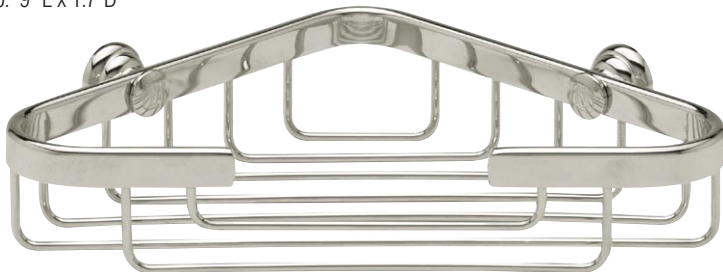

3750 - 9" CORNER

GENERAL HARDWARE: BATH ACCESSORIES

Size:
3750: 9" L x 1.7"D

SPECIFICATIONS

> Material: Solid Brass

TIER 1 FINISHES