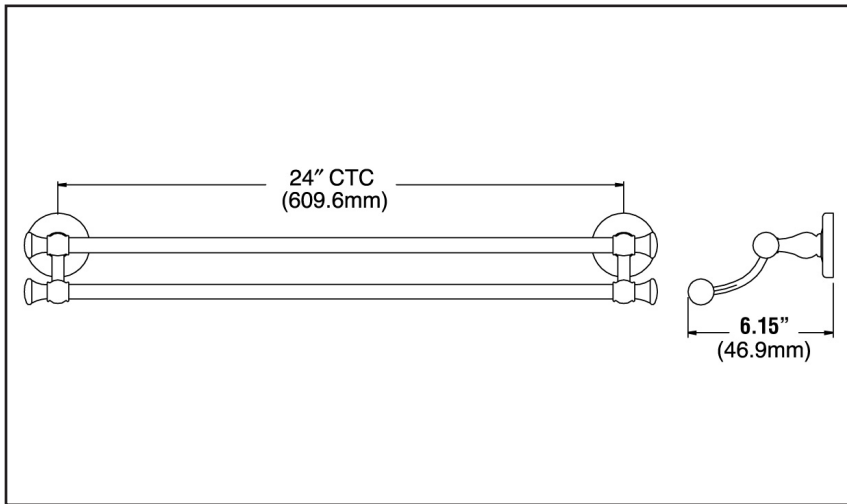

BALDWIN®

3882.xxx.24 - 24" DOUBLE TOWEL BAR

IMAGES BATH: BRUNSWICK

SPECIFICATIONS

> Material: Solid Brass

TIER 1 FINISHES