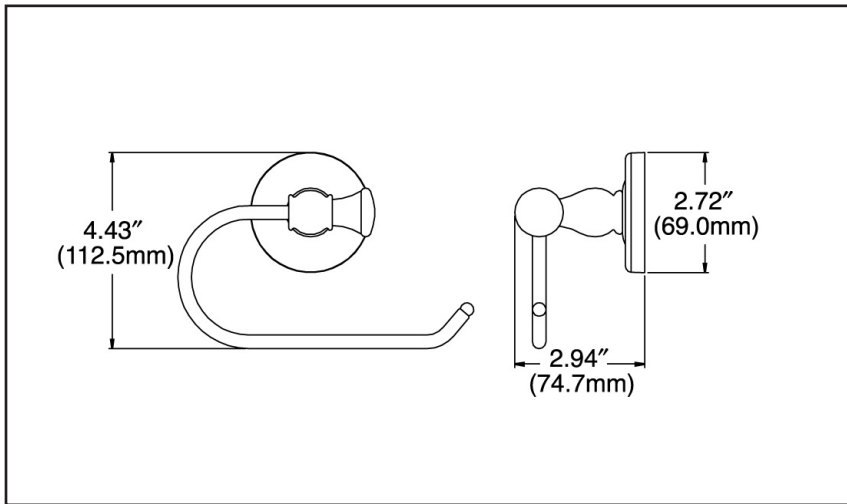

BALDWIN®

3883.XXX.SP - TISSUE HOLDER - SINGLE POST

IMAGES BATH: BRUNSWICK

SPECIFICATIONS

> Material: Solid Brass

TIER 1 FINISHES