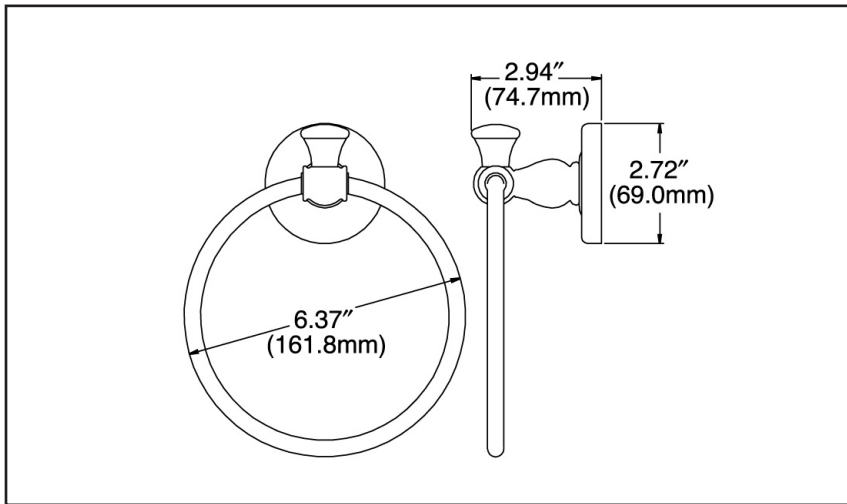

3884 - TOWEL RING

IMAGES BATH: BRUNSWICK

SPECIFICATIONS

> Material: Solid Brass

TIER 1 FINISHES