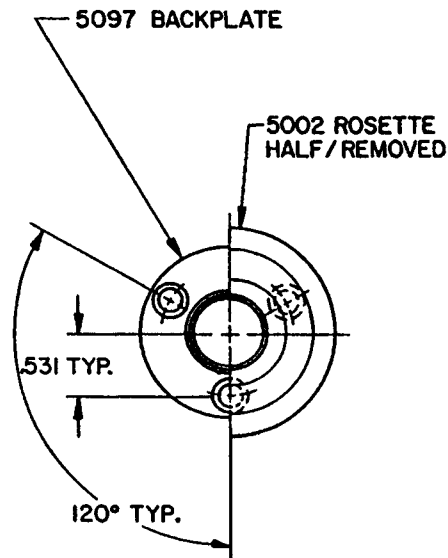

DOOR DETAIL

KNOB DETAIL

NOTE:

- 1.) FOR ADDITIONAL LOCK AND DOOR CUTOUT DIMENSIONS,
SEE APPROPRIATE LOCK TEMPLATE.
- 2.) INSTALLATION PLATES ARE NOT REQUIRED FOR THIS TRIM.

DO NOT SCALE DRAWING

BALDWIN

5000 KNOB W/ROSETTE