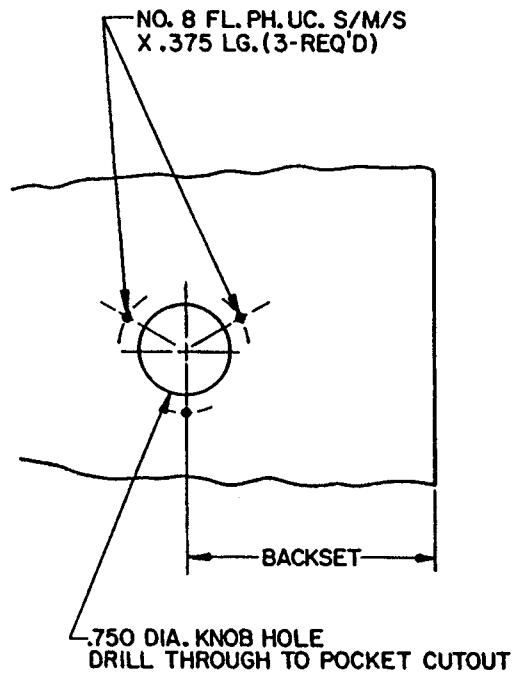

DOOR DETAIL

KNOB DETAIL

NOTE:

- 1.) FOR ADDITIONAL LOCK AND DOOR CUTOUT DIMENSIONS,
SEE APPROPRIATE LOCK TEMPLATE.
- 2.) INSTALLATION PLATES ARE NOT REQUIRED FOR THIS TRIM.

DO NOT SCALE DRAWING

BALDWIN

5000 KNOB W/ROSETTE