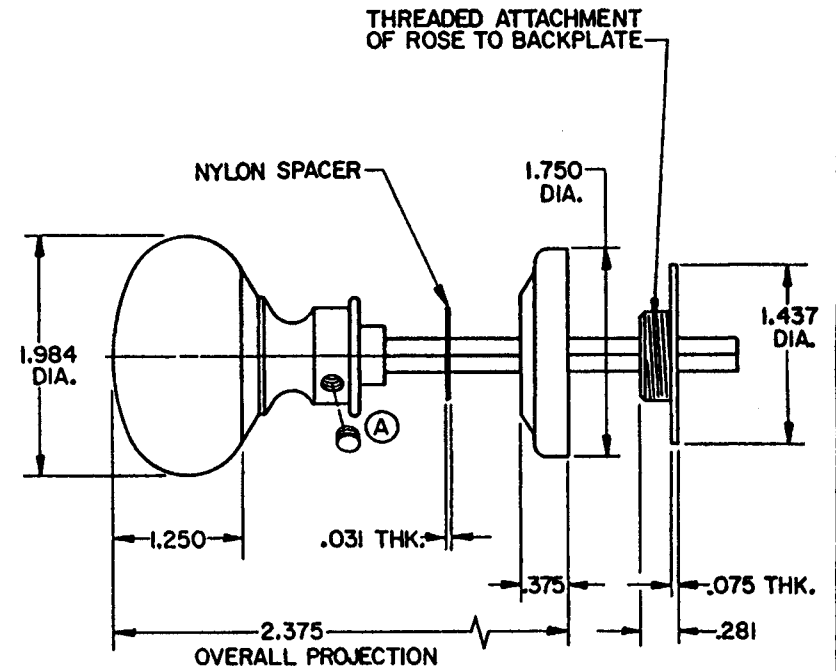

DOOR DETAIL

KNOB DETAIL

NOTE:

- 1.) FOR ADDITIONAL LOCK AND DOOR CUTOUT DIMENSIONS,
SEE APPROPRIATE LOCK TEMPLATE.
- 2.) INSTALLATION PLATES ARE NOT REQUIRED FOR THIS TRIM.

DO NOT SCALE DRAWING

BALDWIN

5000 KNOB W/ROSETTE