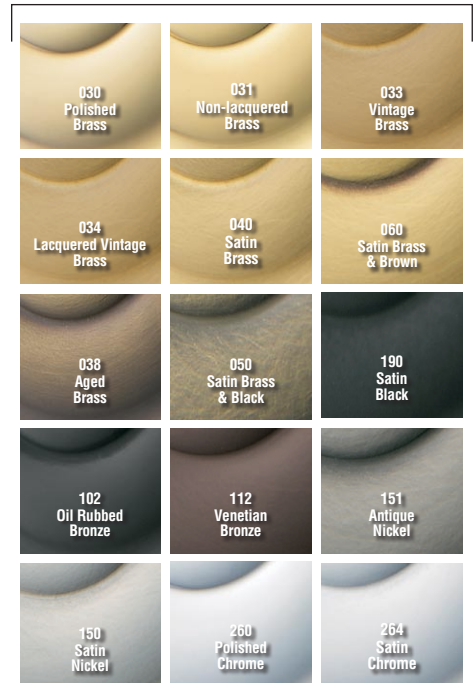

BALDWIN®

5006

ESTATE ROSES

SPECIFICATIONS

> Material: Solid Forged Brass

TIER 1 FINISHES

TIER 2 FINISHES