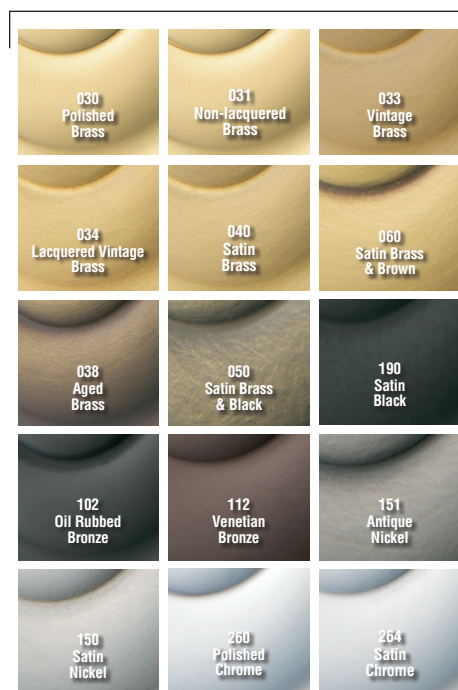

BALDWIN®

5013

ESTATE KNOB

SPECIFICATIONS

- > Certified by Underwriters Laboratories (UL) for use on fire doors up to three-hour rating
- > U L10C / UBC 7-2 (1997) Positive Pressure Rated, UL10B Pressure Rated
- > Material: Solid Brass

SHOWN WITH ROSE 5016

TIER 1 FINISHES

TIER 2 FINISHES