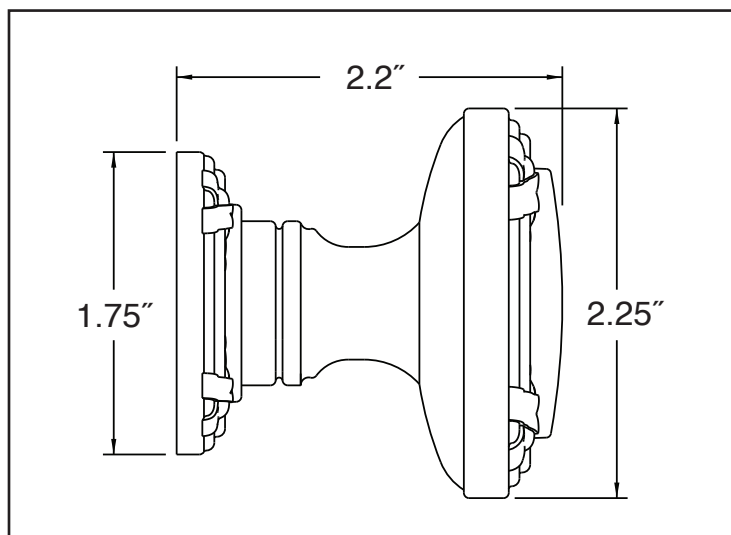

BALDWIN®

5013

ESTATE KNOB

SPECIFICATIONS

- > Certified by Underwriters Laboratories (UL) for use on fire doors up to three-hour rating
- > U L10C / UBC 7-2 (1997) Positive Pressure Rated, UL10B Pressure Rated
- > Material: Solid Brass

SHOWN WITH ROSE 5016

TIER 1 FINISHES

TIER 2 FINISHES