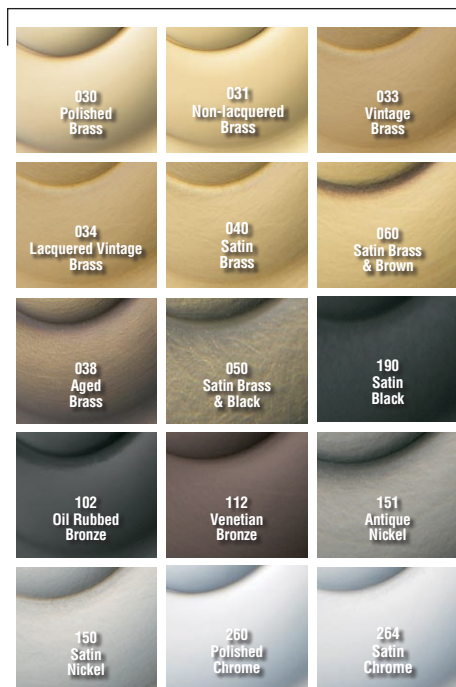

BALDWIN®

5019 / 5119 ESTATE ROSES

5119 is for privacy function

SPECIFICATIONS

> Material: Solid Forged Brass

TIER 1 FINISHES

TIER 2 FINISHES