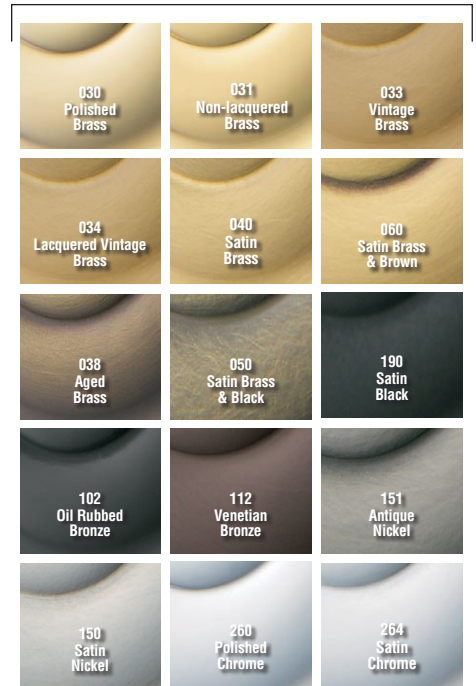

BALDWIN®

5038 / 5157 ESTATE ROSES

5157 is for privacy function

SPECIFICATIONS

> Material: Solid Forged Brass

TIER 1 FINISHES

TIER 2 FINISHES