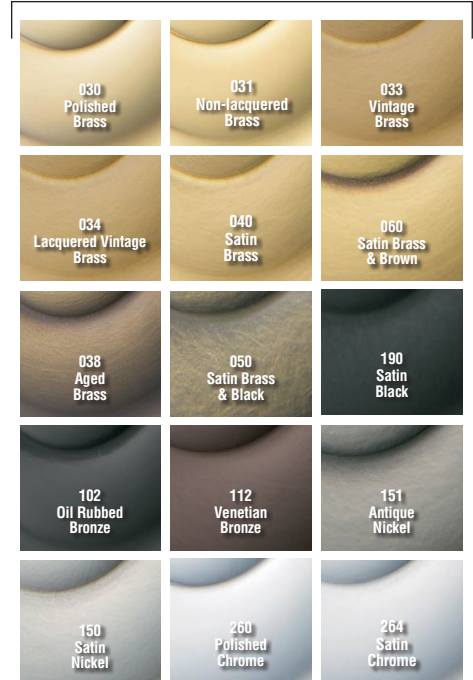

BALDWIN®

5046 / 5146 ESTATE ROSES

5146 is for privacy function

SPECIFICATIONS

> Material: Solid Forged Brass

TIER 1 FINISHES

TIER 2 FINISHES