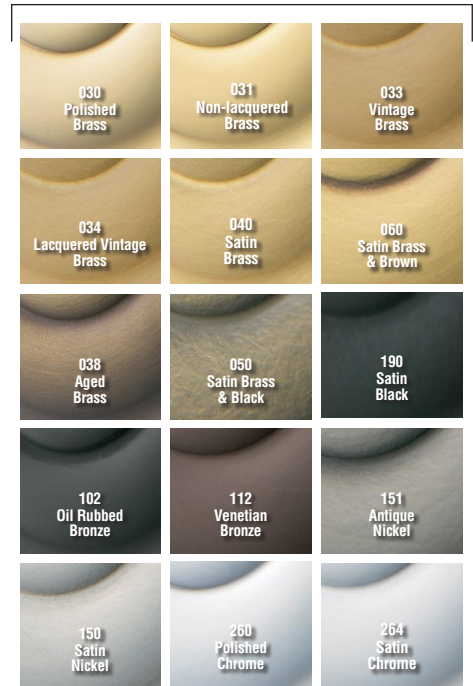

BALDWIN®

5048 / 5148 ESTATE ROSES

5148 is for privacy function

SPECIFICATIONS

> Material: Solid Forged Brass

TIER 1 FINISHES

TIER 2 FINISHES