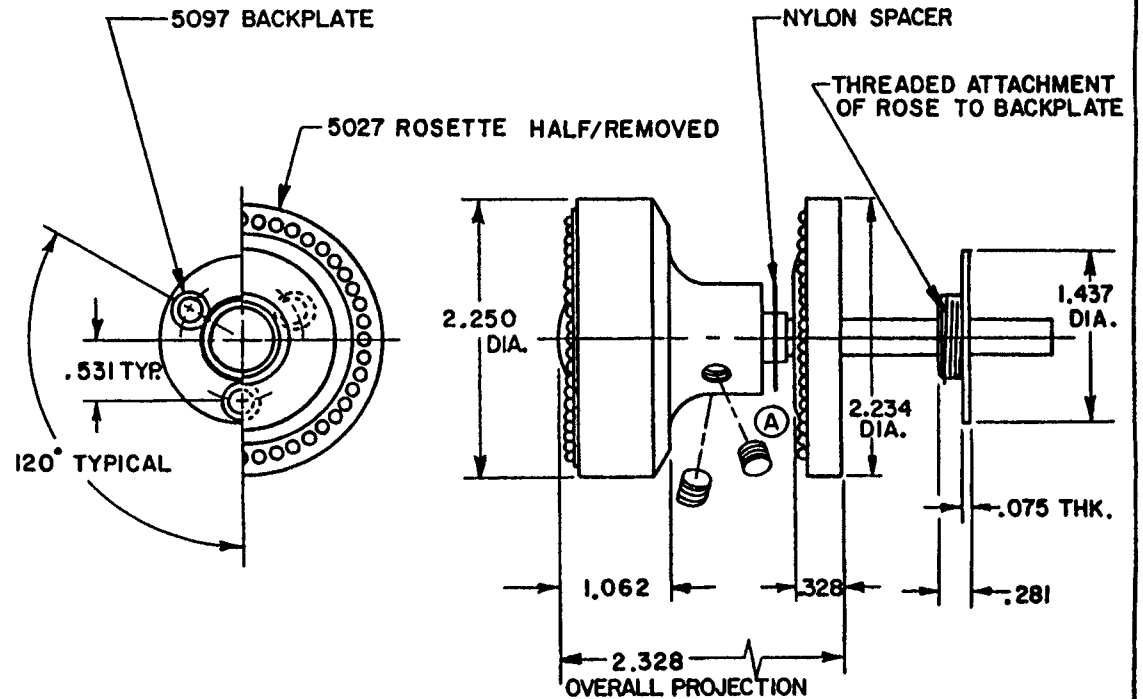

# DOOR DETAIL

# KNOB DETAIL

**NOTE:**

- 1) FOR ADDITIONAL LOCK AND DOOR CUTOUT DIMENSIONS, SEE APPROPRIATE LOCK TEMPLATE.
- 2) NO INSTALLATION PLATES REQUIRED.

EFFECTIVE: 3347

<b>BALDWIN</b>	
<b>5065 KNOB W/ROSETTE</b>	
TEMPLATE NO. VARIATIONS	TEMPLATE NO.
	<b>F043A</b>