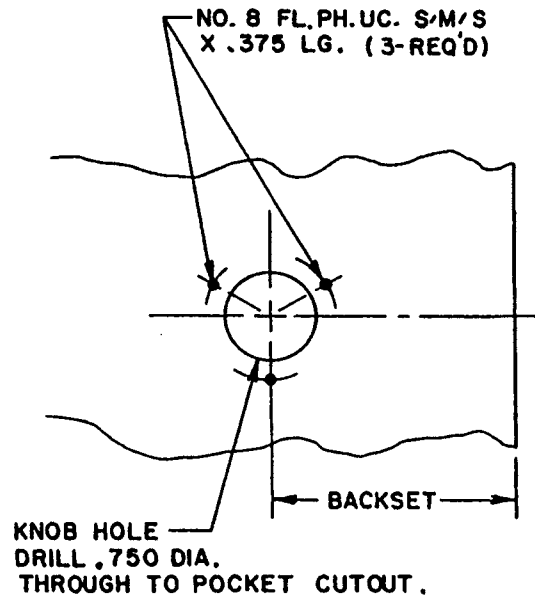

# KNOB DETAIL

**NOTE:**

- 1) FOR ADDITIONAL LOCK AND DOOR CUTOUT DIMENSIONS, SEE APPROPRIATE LOCK TEMPLATE.
- 2) NO INSTALLATION PLATES REQUIRED.

EFFECTIVE: 3347

<b>BALDWIN</b>	
<b>5065 KNOB W/ROSETTE</b>	
TEMPLATE NO. VARIATIONS	TEMPLATE NO.
	<b>F043A</b>