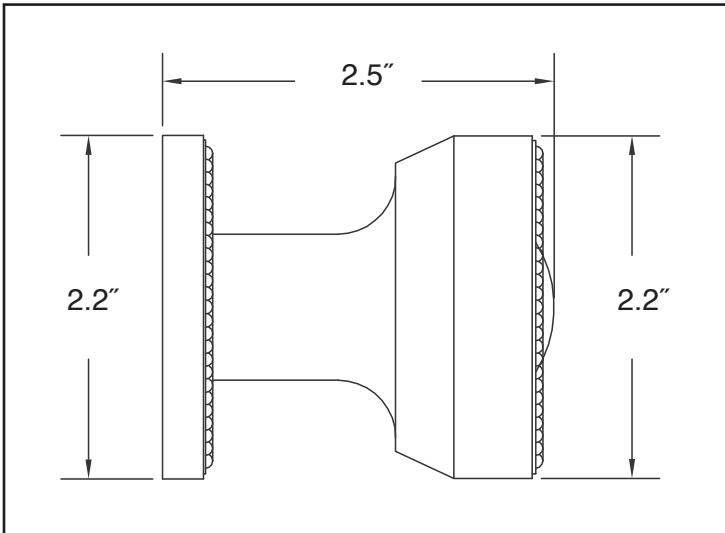

BALDWIN®

5065

ESTATE KNOB

SPECIFICATIONS

- > Certified by Underwriters Laboratories (UL) for use on fire doors up to three-hour rating
- > U L10C / UBC 7-2 (1997) Positive Pressure Rated, UL10B Pressure Rated
- > Material: Solid Brass

SHOWN WITH ROSE 5027

TIER 1 FINISHES

TIER 2 FINISHES