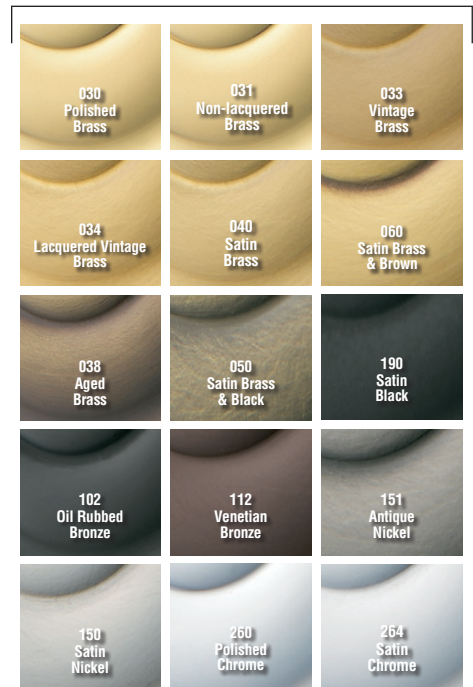

BALDWIN®

5065

ESTATE KNOB

SPECIFICATIONS

- > Certified by Underwriters Laboratories (UL) for use on fire doors up to three-hour rating
- > U L10C / UBC 7-2 (1997) Positive Pressure Rated, UL10B Pressure Rated
- > Material: Solid Brass

SHOWN WITH ROSE 5027

TIER 1 FINISHES

TIER 2 FINISHES