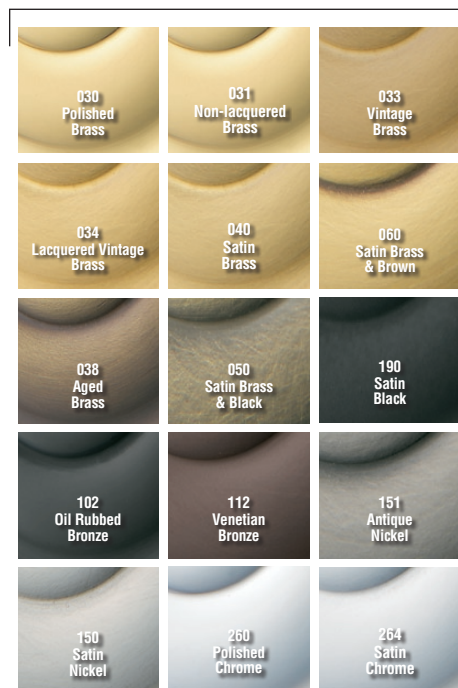

BALDWIN®

5066

ESTATE KNOB

SPECIFICATIONS

- > Certified by Underwriters Laboratories (UL) for use on fire doors up to three-hour rating
- > U L10C / UBC 7-2 (1997) Positive Pressure Rated, UL10B Pressure Rated
- > Material: Solid Brass

SHOWN WITH ROSE 5078

TIER 1 FINISHES

TIER 2 FINISHES