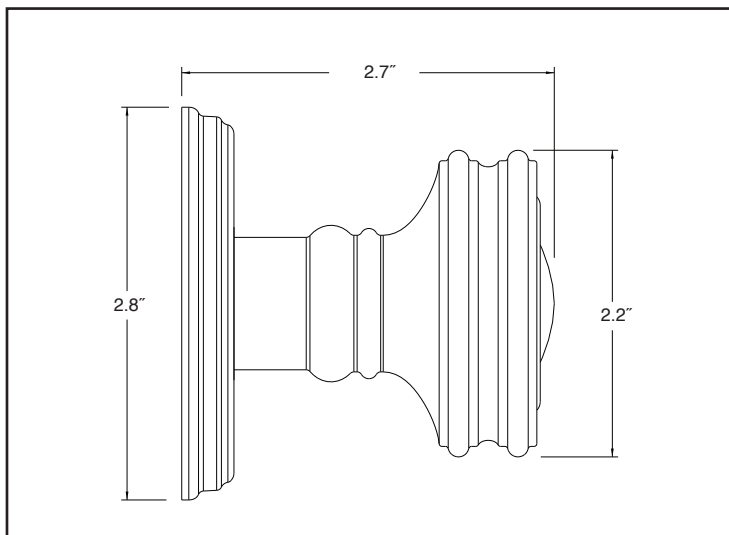

BALDWIN®

5066

ESTATE KNOB

SPECIFICATIONS

- > Certified by Underwriters Laboratories (UL) for use on fire doors up to three-hour rating
- > U L10C / UBC 7-2 (1997) Positive Pressure Rated, UL10B Pressure Rated
- > Material: Solid Brass

SHOWN WITH ROSE 5078

TIER 1 FINISHES

TIER 2 FINISHES