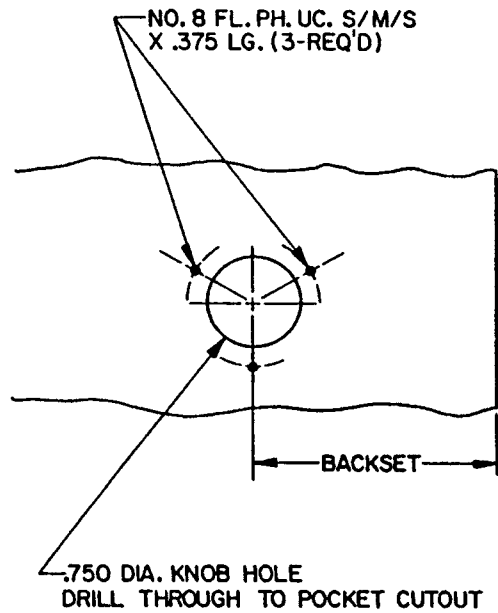

DOOR DETAIL

KNOB DETAIL

NOTE:

- 1.) FOR ADDITIONAL LOCK AND DOOR CUTOUT DIMENSIONS,
SEE APPROPRIATE LOCK TEMPLATE.
- 2.) INSTALLATION PLATES ARE NOT REQUIRED FOR THIS TRIM.

EFFECTIVE: 2-87

BALDWIN	
5072 KNOB W/ROSETTE	
TEMPLATE NO. VARIATIONS	TEMPLATE NO.
	F053A