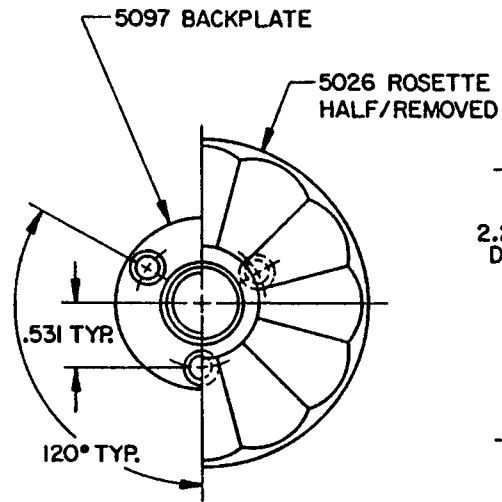

DOOR DETAIL

KNOB DETAIL

NOTE:

- 1.) FOR ADDITIONAL LOCK AND DOOR CUTOUT DIMENSIONS,
SEE APPROPRIATE LOCK TEMPLATE.
- 2.) INSTALLATION PLATES ARE NOT REQUIRED FOR THIS TRIM.

EFFECTIVE: 2-87

BALDWIN	
5072 KNOB W/ROSETTE	
TEMPLATE NO. VARIATIONS	TEMPLATE NO.
	F053A