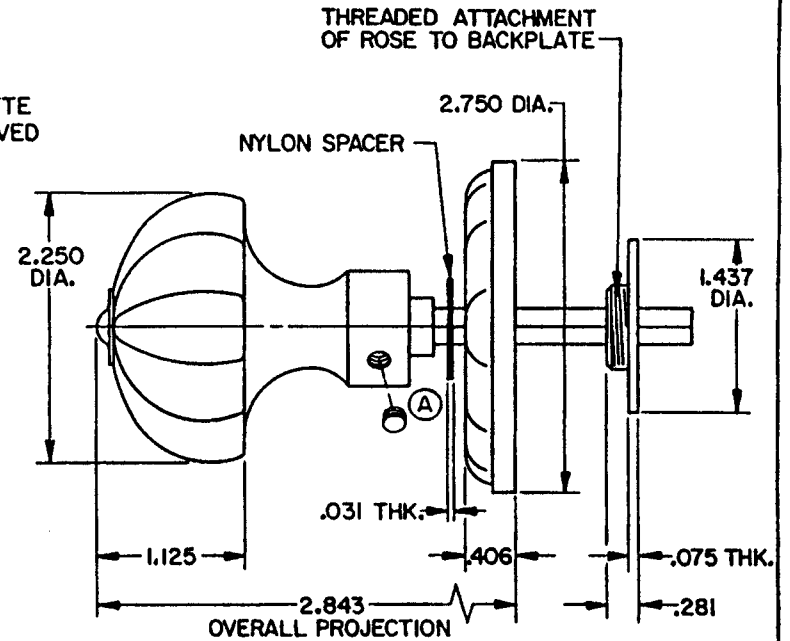

DOOR DETAIL

KNOB DETAIL

NOTE:

- 1.) FOR ADDITIONAL LOCK AND DOOR CUTOUT DIMENSIONS,
SEE APPROPRIATE LOCK TEMPLATE.
- 2.) INSTALLATION PLATES ARE NOT REQUIRED FOR THIS TRIM.

EFFECTIVE: 2-87

BALDWIN	
5072 KNOB W/ROSETTE	
TEMPLATE NO. VARIATIONS	TEMPLATE NO.
	F053A