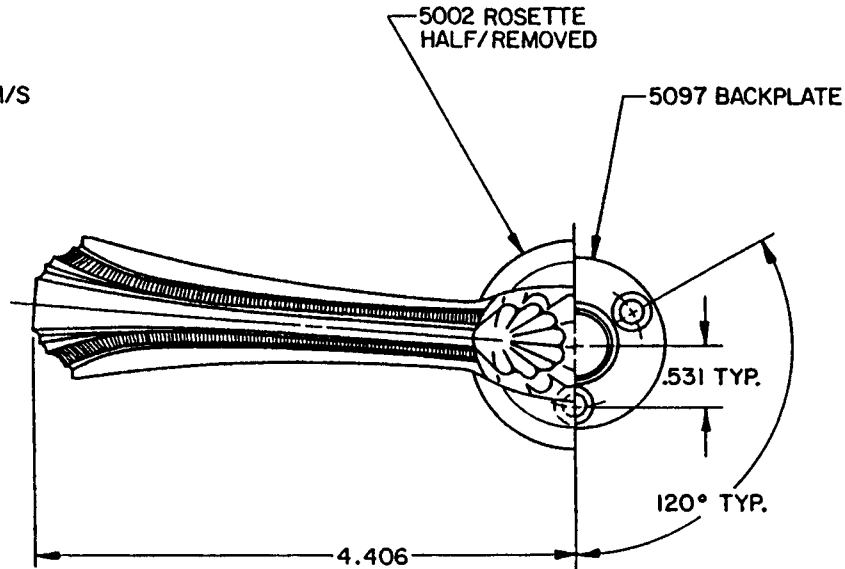

# DOOR DETAIL

# LEVER DETAIL (LEFT HAND ILLUSTRATED)

**NOTE:**

- 1.) FOR ADDITIONAL LOCK AND DOOR CUTOUT DIMENSIONS, SEE APPROPRIATE LOCK TEMPLATE.
- 2.) INSTALLATION PLATES ARE NOT REQ'D FOR THIS TRIM.
- 3.) SPECIFY RIGHT OR LEFT HAND. (NOT REVERSIBLE)