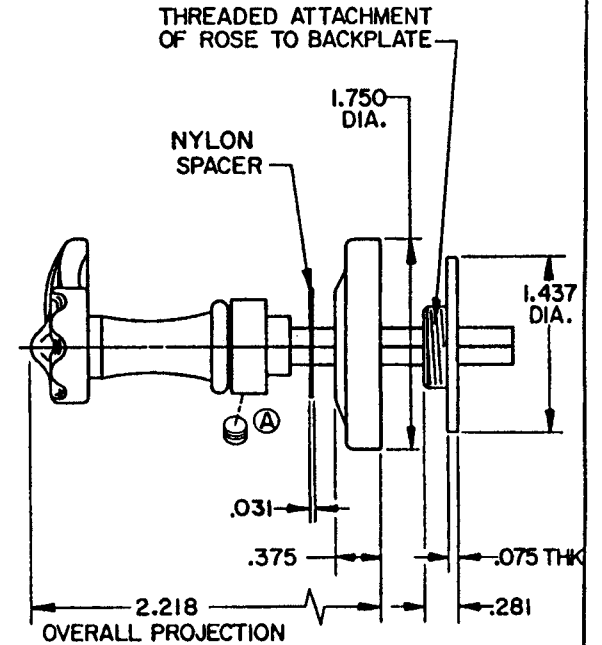

# LEVER DETAIL (LEFT HAND ILLUSTRATED)

**NOTE:**

- 1.) FOR ADDITIONAL LOCK AND DOOR CUTOUT DIMENSIONS, SEE APPROPRIATE LOCK TEMPLATE.
- 2.) INSTALLATION PLATES ARE NOT REQ'D FOR THIS TRIM.
- 3.) SPECIFY RIGHT OR LEFT HAND. (NOT REVERSIBLE)

EFFECTIVE: 2347

|                             |              |
|-----------------------------|--------------|
| <b>B. BALDWIN</b>           |              |
| <b>5117 LEVER W/ROSETTE</b> |              |
| TEMPLATE NO. VARIATIONS     | TEMPLATE NO. |
|                             | <b>F098A</b> |