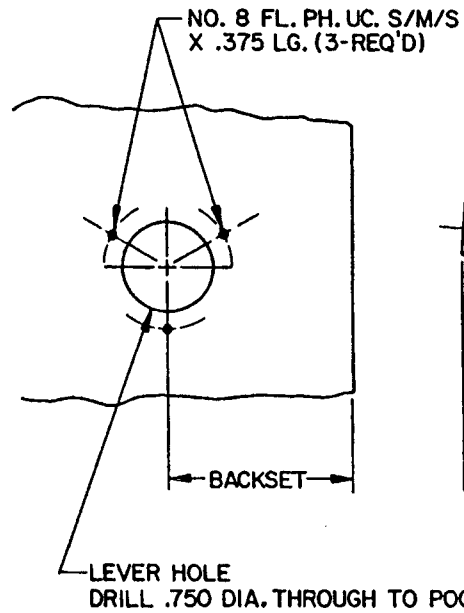

# LEVER DETAIL (LEFT HAND ILLUSTRATED)

**NOTE:**

- 1.) FOR ADDITIONAL LOCK AND DOOR CUTOUT DIMENSIONS, SEE APPROPRIATE LOCK TEMPLATE.
- 2.) INSTALLATION PLATES ARE NOT REQ'D FOR THIS TRIM.
- 3.) SPECIFY RIGHT OR LEFT HAND. (NOT REVERSIBLE)

EFFECTIVE: 2347

|                             |              |
|-----------------------------|--------------|
| <b>B. BALDWIN</b>           |              |
| <b>5117 LEVER W/ROSETTE</b> |              |
| TEMPLATE NO. VARIATIONS     | TEMPLATE NO. |
|                             | <b>F098A</b> |