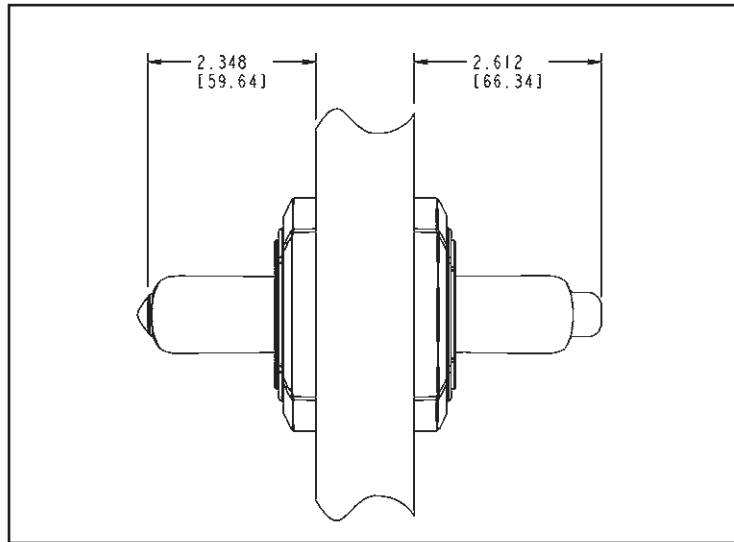

BALDWIN®

5237 - BETHPAGE KNOB

IMAGES KNOB

SPECIFICATIONS

- > Certified by Underwriters Laboratories (UL) for use on fire doors up to three-hour rating
- > U L10C / UBC 7-2 (1997) Positive Pressure Rated, UL10B Pressure Rated
- > Material: Solid Forged Brass

SHOWN WITH BETHPAGE ROSE

TIER 1 FINISHES

TIER 2 FINISHES