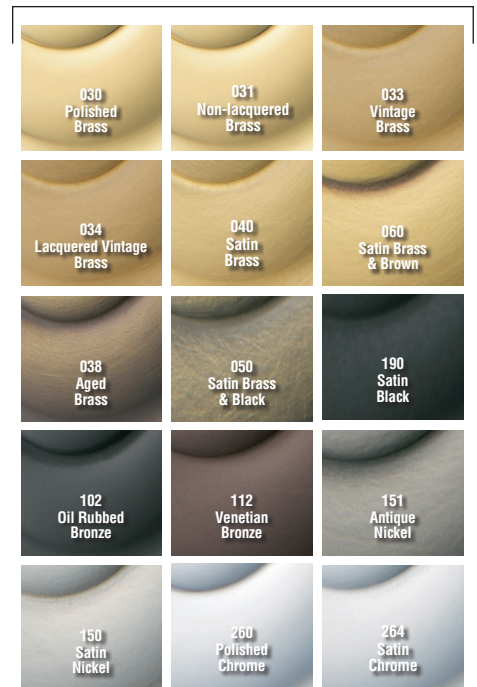

BALDWIN®

5237 - BETHPAGE KNOB

IMAGES KNOB

SPECIFICATIONS

- > Certified by Underwriters Laboratories (UL) for use on fire doors up to three-hour rating
- > U L10C / UBC 7-2 (1997) Positive Pressure Rated, UL10B Pressure Rated
- > Material: Solid Forged Brass

SHOWN WITH BETHPAGE ROSE

TIER 1 FINISHES

TIER 2 FINISHES