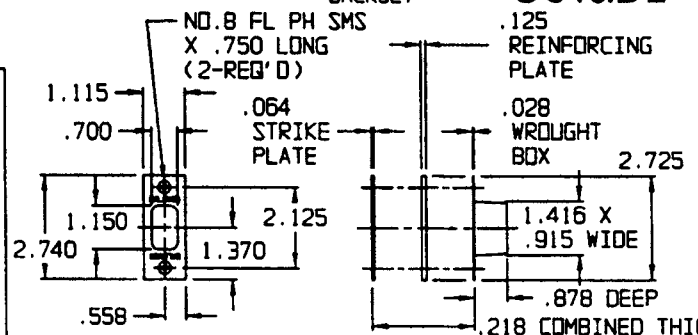

DOOR DETAIL

TRIM DETAIL RIGHT HAND ILLUSTRATED

INSIDE

OUTSIDE

DO NOT SCALE DRAWING

5380 DBLC

TEMPLATE NO. VARIATIONS

TEMPLATE NO.

© 1998 BY BALDWIN HARDWARE CORPORATION

IM043

EFFECTIVE: 4-1-88

DEADBOLT STRIKE, REINFORCMENT PLATE, & WROUGHT BOX DETAIL LATCH STRIKE & WROUGHT BOX DETAIL