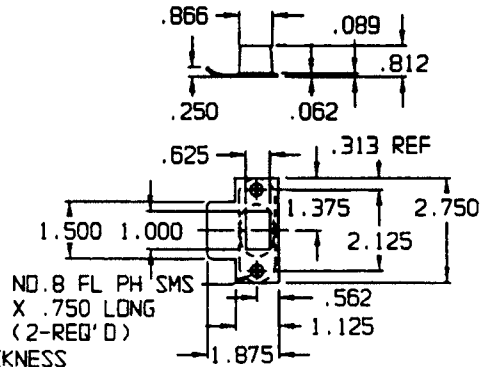

DOOR DETAIL

TRIM DETAIL RIGHT HAND ILLUSTRATED

INSIDE

OUTSIDE

DO NOT SCALE DRAWING

5380 DBLC

TEMPLATE NO. VARIATIONS

TEMPLATE NO.

© 1998 BY BALDWIN HARDWARE CORPORATION

IM043

EFFECTIVE: 4-1-88

DEADBOLT STRIKE, REINFORCMENT PLATE, & WROUGHT BOX DETAIL LATCH STRIKE & WROUGHT BOX DETAIL