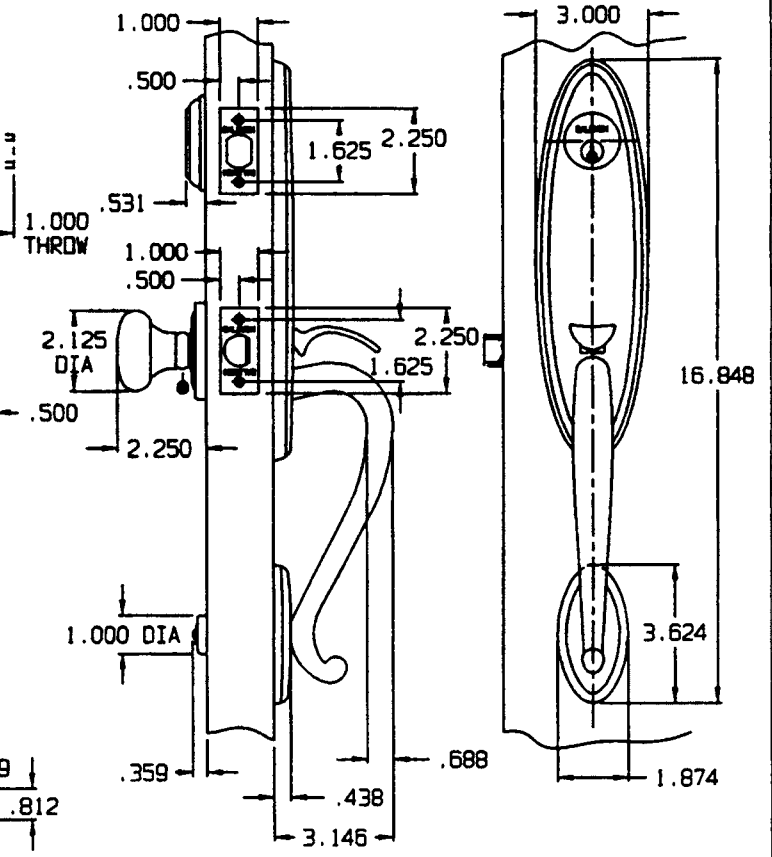

DOOR DETAIL

TRIM DETAIL RIGHT HAND ILLUSTRATED

INSIDE

OUTSIDE

DO NOT SCALE DRAWING

5380 DBLC

TEMPLATE NO. VARIATIONS

TEMPLATE NO.

© 1998 BY BALDWIN HARDWARE CORPORATION

IM043

EFFECTIVE: 4-1-88

DEADBOLT STRIKE, REINFORCMENT PLATE, & WROUGHT BOX DETAIL LATCH STRIKE & WROUGHT BOX DETAIL