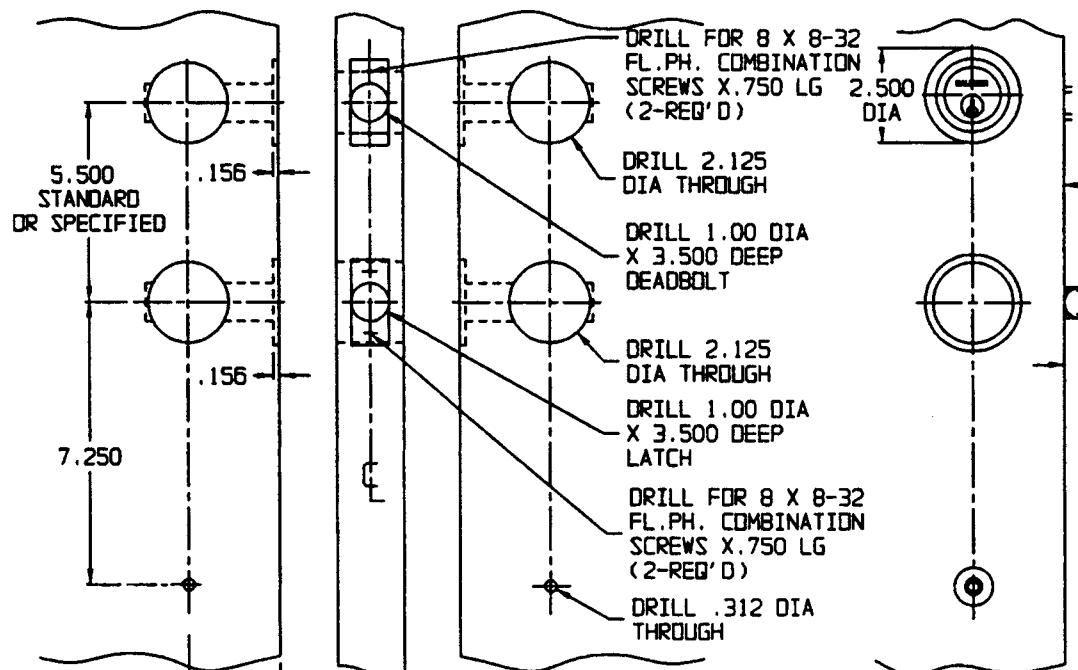

DOOR DETAIL

TRIM DETAIL RIGHT HAND ILLUSTRATED

INSIDE

OUTSIDE

DO NOT SCALE DRAWING

5380 DBLC

TEMPLATE NO. VARIATIONS

TEMPLATE NO.

© 1998 BY BALDWIN HARDWARE CORPORATION

IM043

EFFECTIVE: 4-1-88

DEADBOLT STRIKE, REINFORCMENT PLATE, & WROUGHT BOX DETAIL LATCH STRIKE & WROUGHT BOX DETAIL