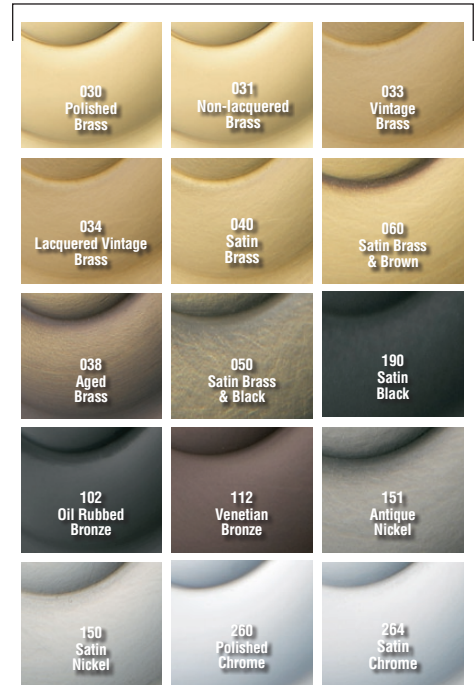

BALDWIN®

5445 - CLASSIC LEVER IMAGES LEVER

SPECIFICATIONS

- > Accessibility Code (ADA) A117.1 for all levers.
- > Certified by Underwriters Laboratories (UL) for use on fire doors up to three-hour rating
- > U L10C / UBC 7-2 (1997) Positive Pressure Rated, UL10B Pressure Rated
- > Material: Solid Forged Brass

SHOWN WITH CLASSIC ROSE

TIER 1 FINISHES

TIER 2 FINISHES