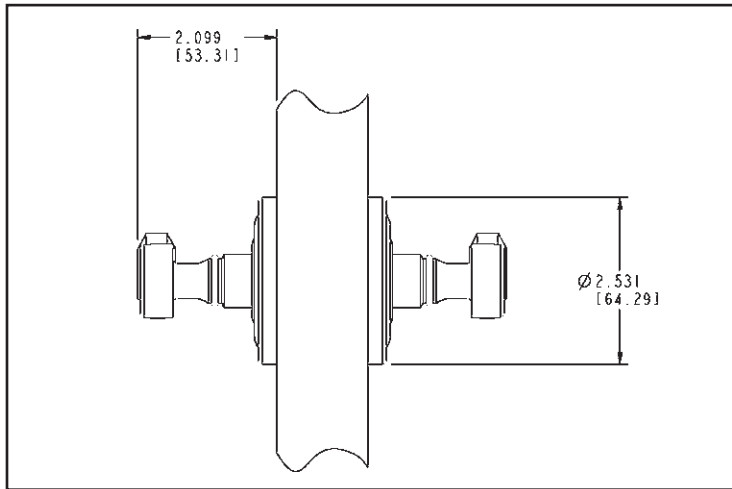

BALDWIN®

5445 - CLASSIC LEVER IMAGES LEVER

SPECIFICATIONS

- > Accessibility Code (ADA) A117.1 for all levers.
- > Certified by Underwriters Laboratories (UL) for use on fire doors up to three-hour rating
- > U L10C / UBC 7-2 (1997) Positive Pressure Rated, UL10B Pressure Rated
- > Material: Solid Forged Brass

SHOWN WITH CLASSIC ROSE

TIER 1 FINISHES

TIER 2 FINISHES