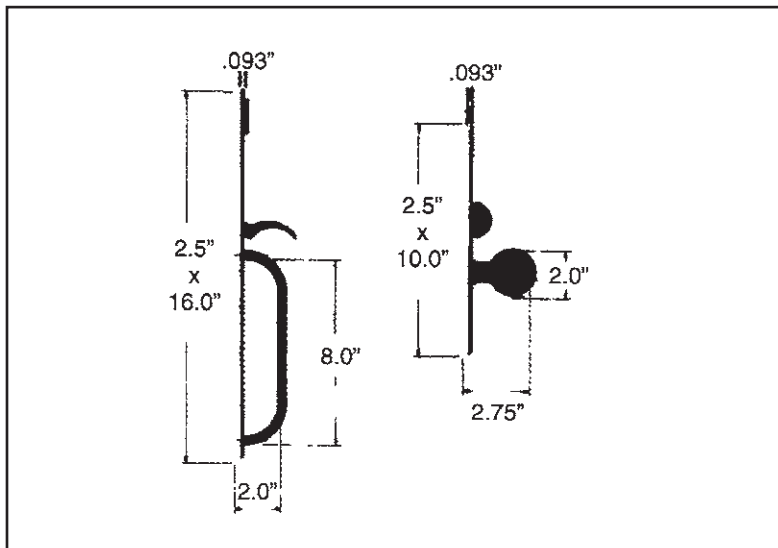

BALDWIN®

6563 - CHICAGO ESTATE HANDLESET

SPECIFICATIONS

- > Certified by Underwriters Laboratories (UL) for use on fire doors up to three-hour rating
- > U L10C / UBC 7-2 (1997) Positive Pressure Rated, UL10B Pressure Rated
- > Material: Solid Forged Brass

SHOWN WITH KNOB 5039

TIER 1 FINISHES

TIER 2 FINISHES