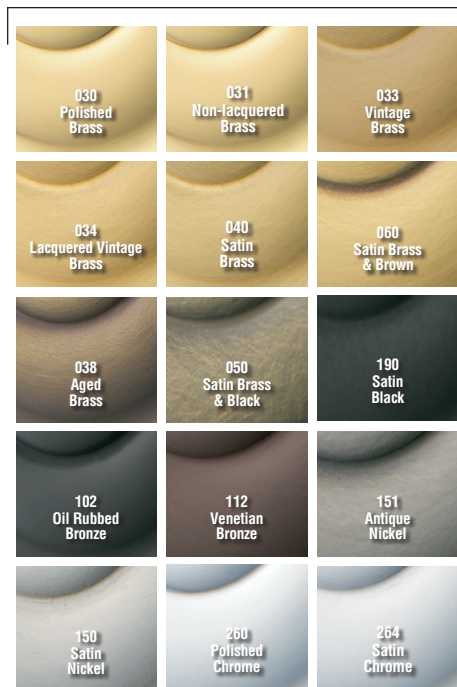

BALDWIN®

6563 - CHICAGO ESTATE HANDLESET

SPECIFICATIONS

- > Certified by Underwriters Laboratories (UL) for use on fire doors up to three-hour rating
- > U L10C / UBC 7-2 (1997) Positive Pressure Rated, UL10B Pressure Rated
- > Material: Solid Forged Brass

SHOWN WITH KNOB 5039

TIER 1 FINISHES

TIER 2 FINISHES