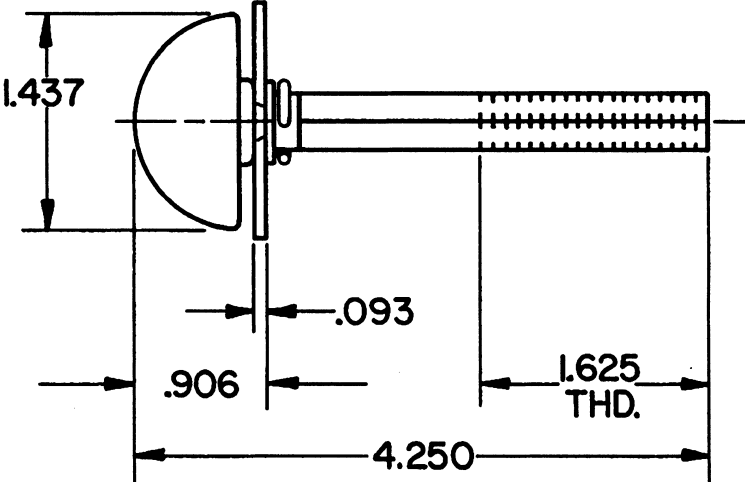

DOOR DETAIL

TURN KNOB DETAIL

EFFECTIVE: 2-1-90 R. ALG

B. BALDWIN	
6749 CLOSET TURN KNOB	
TEMPLATE NO. VARIATIONS	TEMPLATE NO. I749