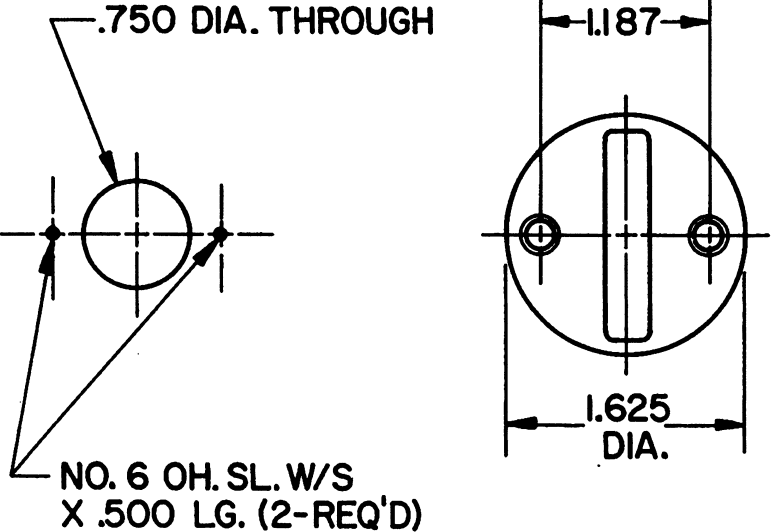

DOOR DETAIL

TURN KNOB DETAIL

EFFECTIVE: 2-1-90 R. ALG

B. BALDWIN	
6749 CLOSET TURN KNOB	
TEMPLATE NO. VARIATIONS	TEMPLATE NO. I749