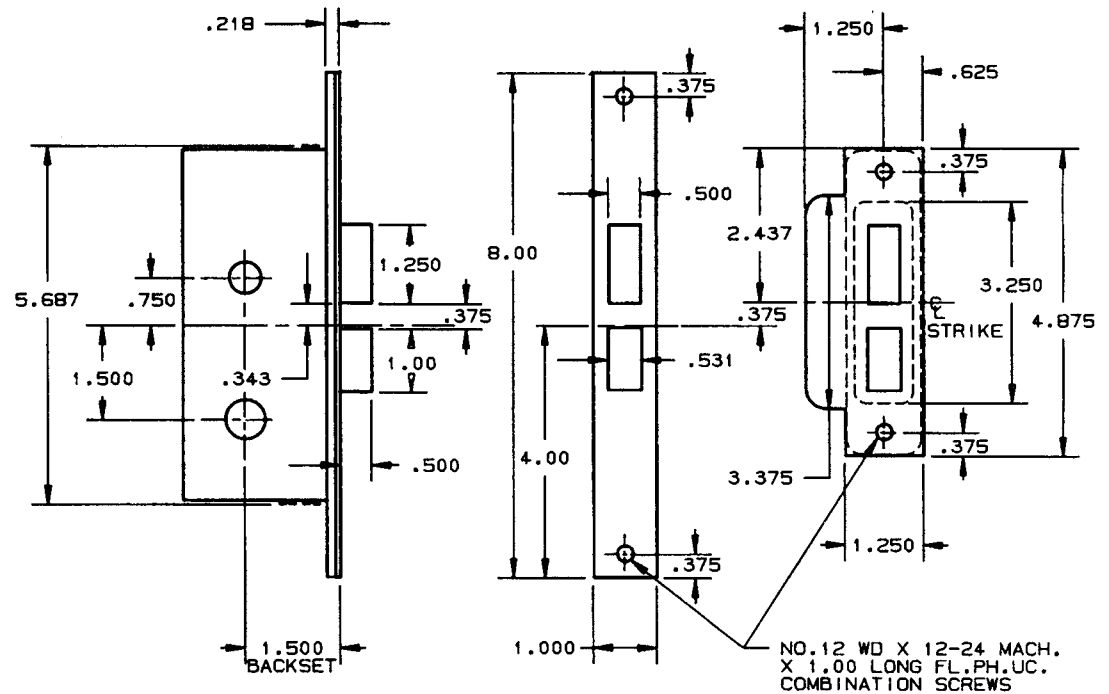

# DOOR DETAIL

INSIDE

OUTSIDE

- NOTE:
- 1.) FOR PATIO FUNCTION ELIMINATE EMERGENCY RELEASE TRIM.
  - 2.) SEE SPECIFIC TRIM TEMPLATE FOR ADDITIONAL DOOR CUTOUT DETAILS.

DO NOT SCALE DRAWING

<b>BALDWIN</b>	
<b>6845 LEVER LOCK</b>	
TEMPLATE NO. VARIATIONS	TEMPLATE NO.
	<b>H845</b>

EFFECTIVE 2-1-90 2 MS