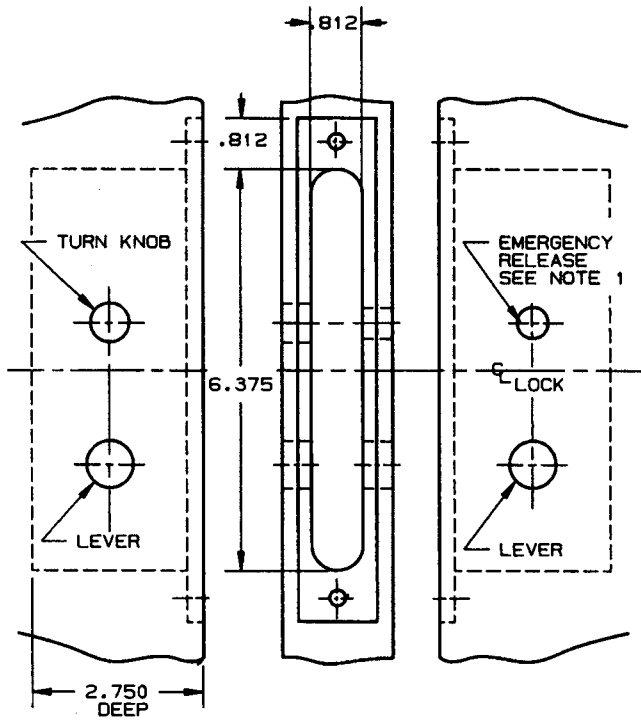

# DOOR DETAIL

INSIDE

OUTSIDE

- NOTE:
- 1.) FOR PATIO FUNCTION ELIMINATE EMERGENCY RELEASE TRIM.
  - 2.) SEE SPECIFIC TRIM TEMPLATE FOR ADDITIONAL DOOR CUTOUT DETAILS.

DO NOT SCALE DRAWING

<b>BALDWIN</b>	
<b>6845 LEVER LOCK</b>	
TEMPLATE NO. VARIATIONS	TEMPLATE NO.
	<b>H845</b>

EFFECTIVE 2-1-90 2 MS