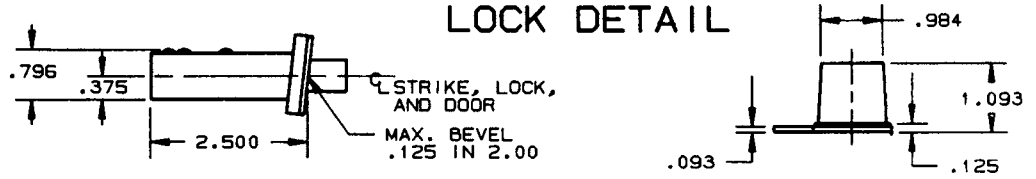

# DOOR DETAIL

INSIDE

OUTSIDE

- NOTE:
- 1.) FOR PATIO FUNCTION ELIMINATE EMERGENCY RELEASE TRIM.
  - 2.) SEE SPECIFIC TRIM TEMPLATE FOR ADDITIONAL DOOR CUTOUT DETAILS.

DO NOT SCALE DRAWING

<b>BALDWIN</b>	
<b>6845 LEVER LOCK</b>	
TEMPLATE NO. VARIATIONS	TEMPLATE NO.
	<b>H845</b>

EFFECTIVE 2-1-90 2 MS