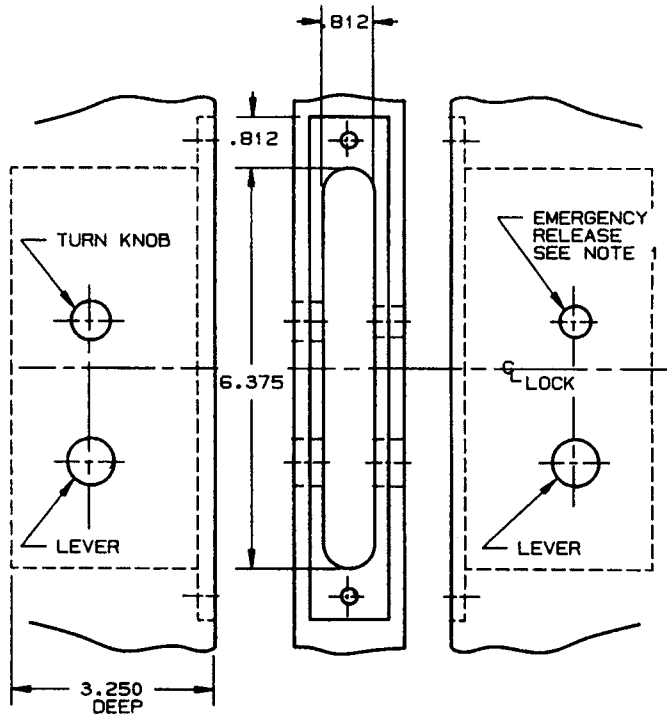

# DOOR DETAIL

INSIDE

OUTSIDE

# LOCK DETAIL

- NOTE:
- 1.) FOR PATIO FUNCTION ELIMINATE EMERGENCY RELEASE TRIM.
  - 2.) SEE SPECIFIC TRIM TEMPLATE FOR ADDITIONAL DOOR CUTOUT DETAILS.

DO NOT SCALE DRAWING

<b>B. BALDWIN</b>	
<b>6847 LEVER LOCK</b>	
TEMPLATE NO. VARIATIONS	TEMPLATE NO.
	<b>H847</b>