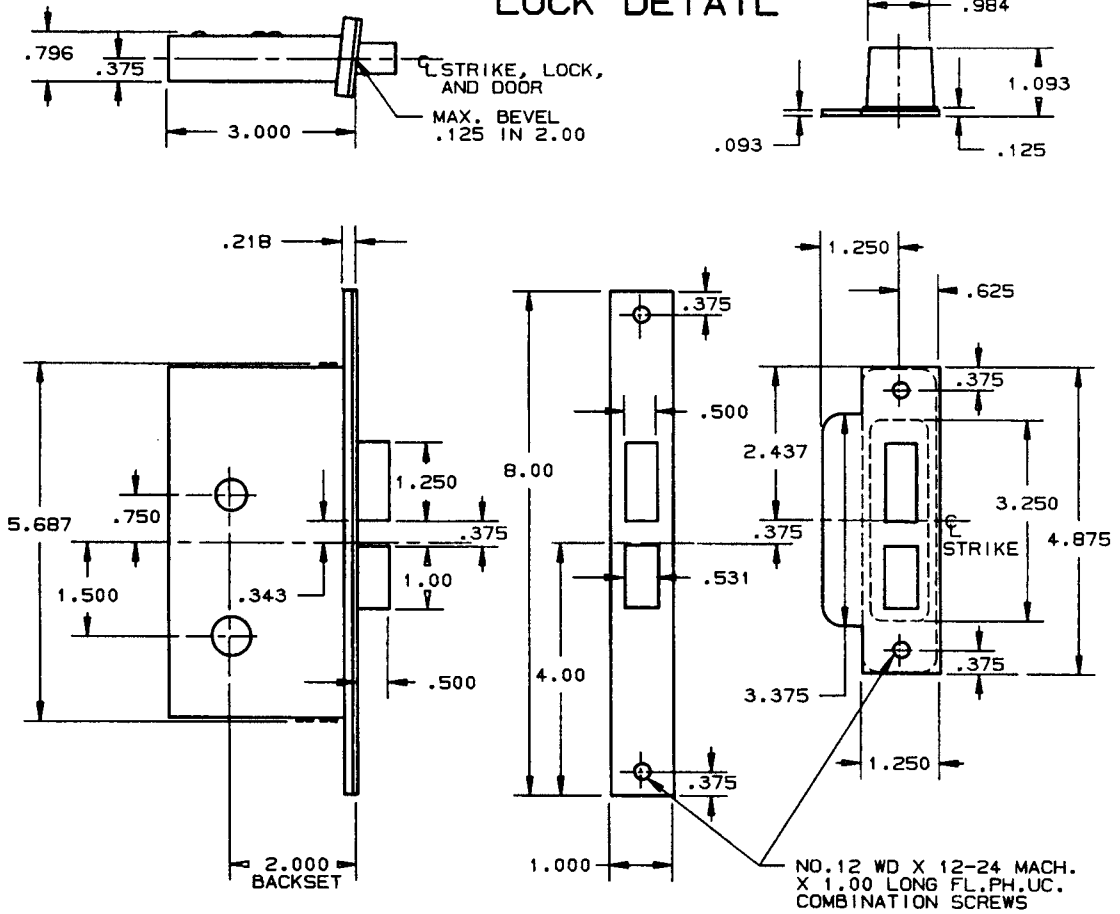

# DOOR DETAIL

INSIDE

OUTSIDE

# LOCK DETAIL

- NOTE:
- 1.) FOR PATIO FUNCTION ELIMINATE EMERGENCY RELEASE TRIM.
  - 2.) SEE SPECIFIC TRIM TEMPLATE FOR ADDITIONAL DOOR CUTOUT DETAILS.

DO NOT SCALE DRAWING

<b>B. BALDWIN</b>	
<b>6847 LEVER LOCK</b>	
TEMPLATE NO. VARIATIONS	TEMPLATE NO.
	<b>H847</b>

EFFECTIVE 2-1-90 R.M.S.