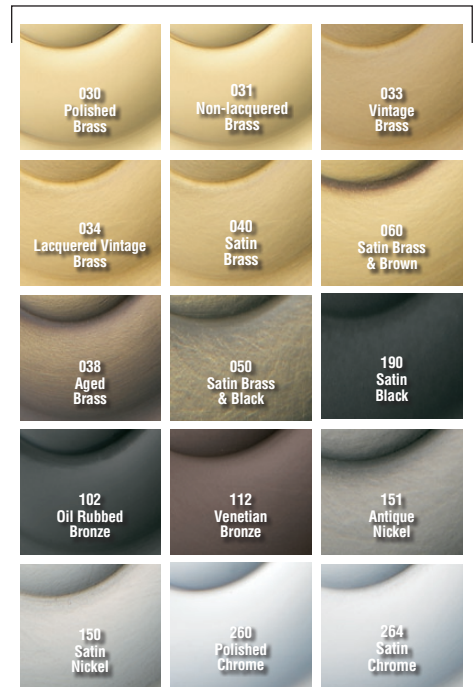

BALDWIN®

6944 - PASADENA ESTATE HANDLESET

SPECIFICATIONS

- > Certified by Underwriters Laboratories (UL) for use on fire doors up to three-hour rating
- > U L10C / UBC 7-2 (1997) Positive Pressure Rated, UL10B Pressure Rated
- > Material: Solid Forged Brass

SHOWN WITH KNOB 5063

TIER 1 FINISHES

TIER 2 FINISHES