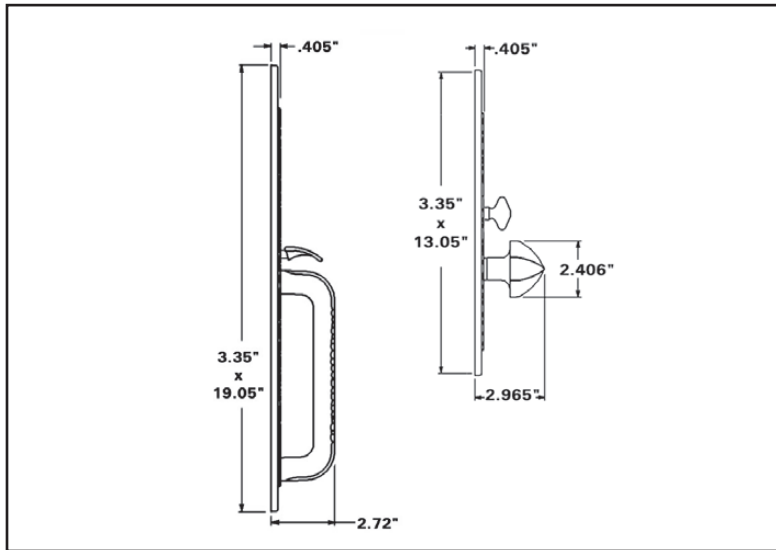

BALDWIN®

6944 - PASADENA ESTATE HANDLESET

SPECIFICATIONS

- > Certified by Underwriters Laboratories (UL) for use on fire doors up to three-hour rating
- > U L10C / UBC 7-2 (1997) Positive Pressure Rated, UL10B Pressure Rated
- > Material: Solid Forged Brass

SHOWN WITH KNOB 5063

TIER 1 FINISHES

TIER 2 FINISHES