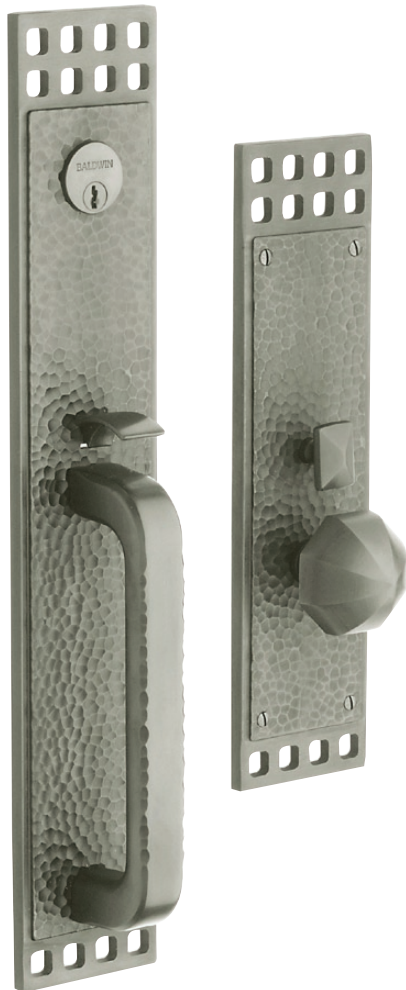

BALDWIN®

6944 - PASADENA ESTATE HANDLESET

SPECIFICATIONS

- > Certified by Underwriters Laboratories (UL) for use on fire doors up to three-hour rating
- > U L10C / UBC 7-2 (1997) Positive Pressure Rated, UL10B Pressure Rated
- > Material: Solid Forged Brass

SHOWN WITH KNOB 5063

TIER 1 FINISHES

TIER 2 FINISHES