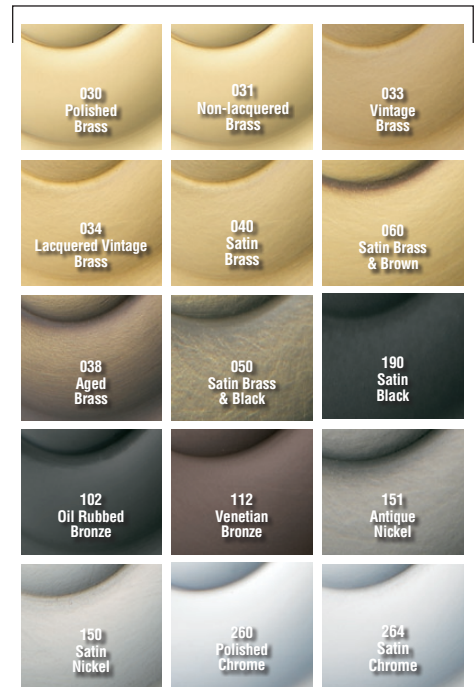

BALDWIN®

6961 - WESTMINSTER ESTATE ENTRYSET

SPECIFICATIONS

- > Accessibility Code (ADA) A117.1 for all levers.
- > Certified by Underwriters Laboratories (UL) for use on fire doors up to three-hour rating
- > U L10C / UBC 7-2 (1997) Positive Pressure Rated, UL10B Pressure Rated
- > Material: Solid Forged Brass

SHOWN WITH LEVER 5108

TIER 1 FINISHES

TIER 2 FINISHES