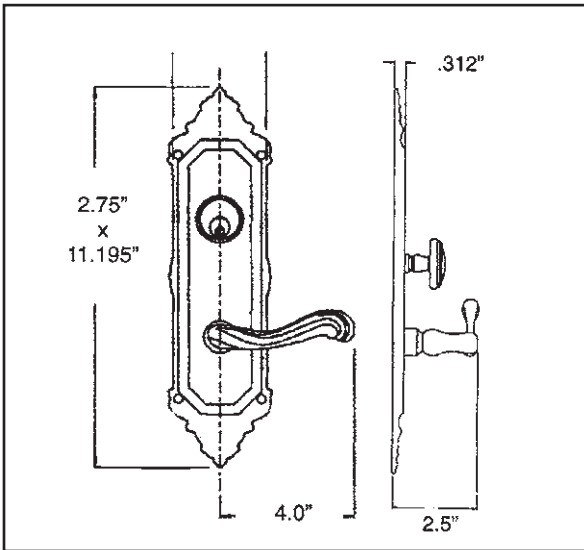

BALDWIN®

6961 - WESTMINSTER ESTATE ENTRYSET

SPECIFICATIONS

- > Accessibility Code (ADA) A117.1 for all levers.
- > Certified by Underwriters Laboratories (UL) for use on fire doors up to three-hour rating
- > U L10C / UBC 7-2 (1997) Positive Pressure Rated, UL10B Pressure Rated
- > Material: Solid Forged Brass

SHOWN WITH LEVER 5108

TIER 1 FINISHES

TIER 2 FINISHES