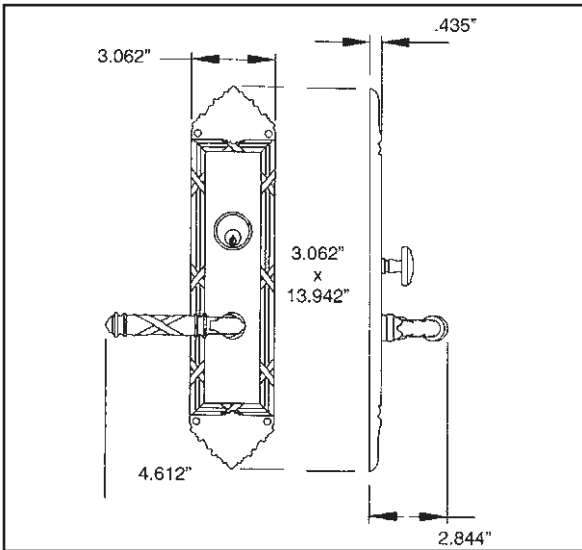

BALDWIN®

6962 - FENWICK ESTATE ENTRYSET

SPECIFICATIONS

- > Accessibility Code (ADA) A117.1 for all levers.
- > Certified by Underwriters Laboratories (UL) for use on fire doors up to three-hour rating
- > U L10C / UBC 7-2 (1997) Positive Pressure Rated, UL10B Pressure Rated
- > Material: Solid Forged Brass

SHOWN WITH LEVER 5122

TIER 1 FINISHES

TIER 2 FINISHES