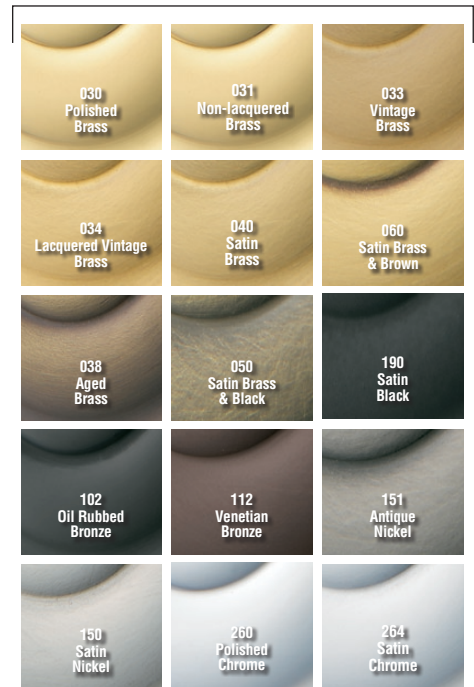

BALDWIN®

6962 - FENWICK ESTATE ENTRYSET

SPECIFICATIONS

- > Accessibility Code (ADA) A117.1 for all levers.
- > Certified by Underwriters Laboratories (UL) for use on fire doors up to three-hour rating
- > U L10C / UBC 7-2 (1997) Positive Pressure Rated, UL10B Pressure Rated
- > Material: Solid Forged Brass

SHOWN WITH LEVER 5122

TIER 1 FINISHES

TIER 2 FINISHES