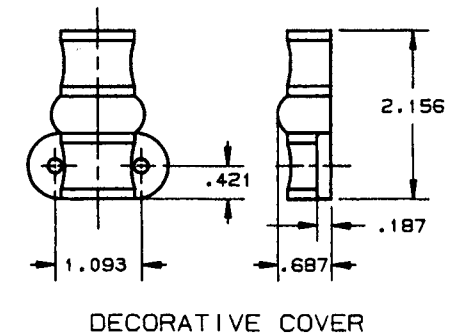

DOOR DETAIL

EXTENSION DETAIL

NOTES:

- 1.) USE WITH 8106-L_R OR 8116-L_R CREMONE BOLT FOR DOOR SIZES UP TO 9'.
- 2.) USE WITH 8106-L_{RB} OR 8116-L_{RB} CREMONE BOLT FOR DOOR SIZES UP TO 10'.
- 3.) SUPPLIED WITH 1 DECORATIVE GUIDE COVER.
- 4.) FOR ADDITIONAL CREMONE BOLT DETAILS SEE TEMPLATES J103 AND J104.

DO NOT SCALE DRAWING

EFFECTIVE 1-31-91 2/04

BALDWIN	
8106-E24 EXTENSION	
TEMPLATE NO. VARIATIONS J133, J135, J136	TEMPLATE NO. J132