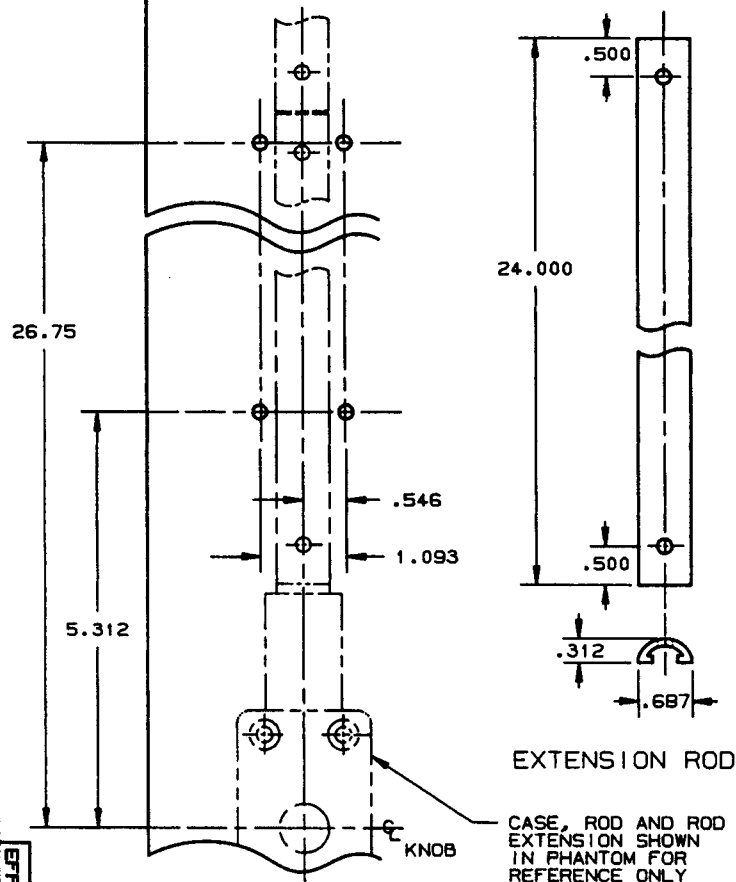

DOOR DETAIL

EXTENSION DETAIL

NOTES:

- 1.) USE WITH 8106-L_R OR 8116-L_R CREMONE BOLT FOR DOOR SIZES UP TO 9'.
- 2.) USE WITH 8106-L_{RB} OR 8116-L_{RB} CREMONE BOLT FOR DOOR SIZES UP TO 10'.
- 3.) SUPPLIED WITH 1 DECORATIVE GUIDE COVER.
- 4.) FOR ADDITIONAL CREMONE BOLT DETAILS SEE TEMPLATES J103 AND J104.

DO NOT SCALE DRAWING

EFFECTIVE 1-31-91 2/04

BALDWIN	
8106-E24 EXTENSION	
TEMPLATE NO. VARIATIONS J133, J135, J136	TEMPLATE NO. J132