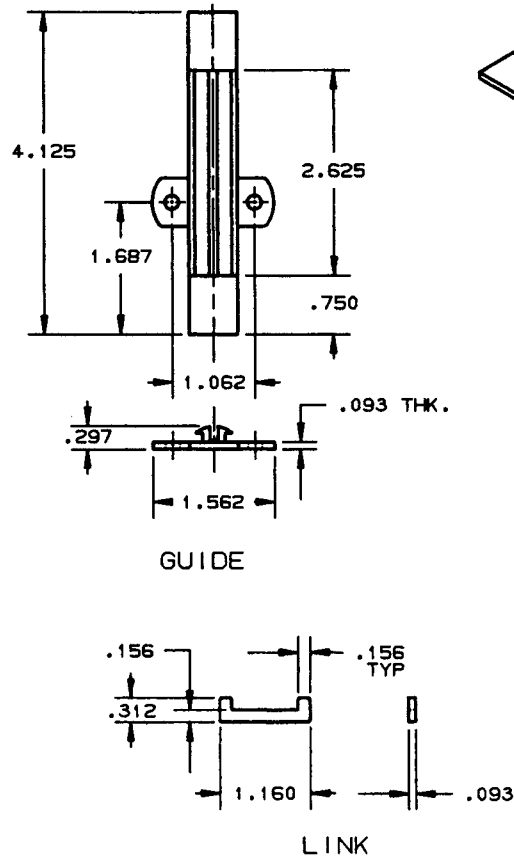

DOOR DETAIL

EXTENSION DETAIL

NOTES:

- 1.) USE WITH 8106-L_R OR 8116-L_R CREMONE BOLT FOR DOOR SIZES UP TO 9'.
- 2.) USE WITH 8106-L_{RB} OR 8116-L_{RB} CREMONE BOLT FOR DOOR SIZES UP TO 10'.
- 3.) SUPPLIED WITH 1 DECORATIVE GUIDE COVER.
- 4.) FOR ADDITIONAL CREMONE BOLT DETAILS SEE TEMPLATES J103 AND J104.

DO NOT SCALE DRAWING

EFFECTIVE 1-31-91 2/04

BALDWIN	
8106-E24 EXTENSION	
TEMPLATE NO. VARIATIONS J133, J135, J136	TEMPLATE NO. J132