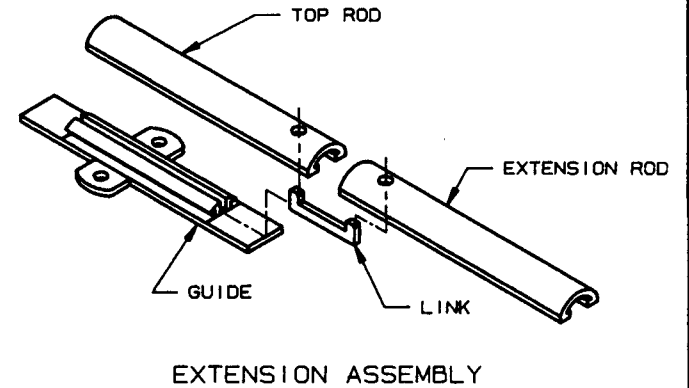

DOOR DETAIL

EXTENSION DETAIL

NOTES:

- 1.) USE WITH 8106-L_R OR 8116-L_R CREMONE BOLT FOR DOOR SIZES UP TO 9'.
- 2.) USE WITH 8106-L_{RB} OR 8116-L_{RB} CREMONE BOLT FOR DOOR SIZES UP TO 10'.
- 3.) SUPPLIED WITH 1 DECORATIVE GUIDE COVER.
- 4.) FOR ADDITIONAL CREMONE BOLT DETAILS SEE TEMPLATES J103 AND J104.

DO NOT SCALE DRAWING

EFFECTIVE 1-31-91 2/04

BALDWIN	
8106-E24 EXTENSION	
TEMPLATE NO. VARIATIONS J133, J135, J136	TEMPLATE NO. J132